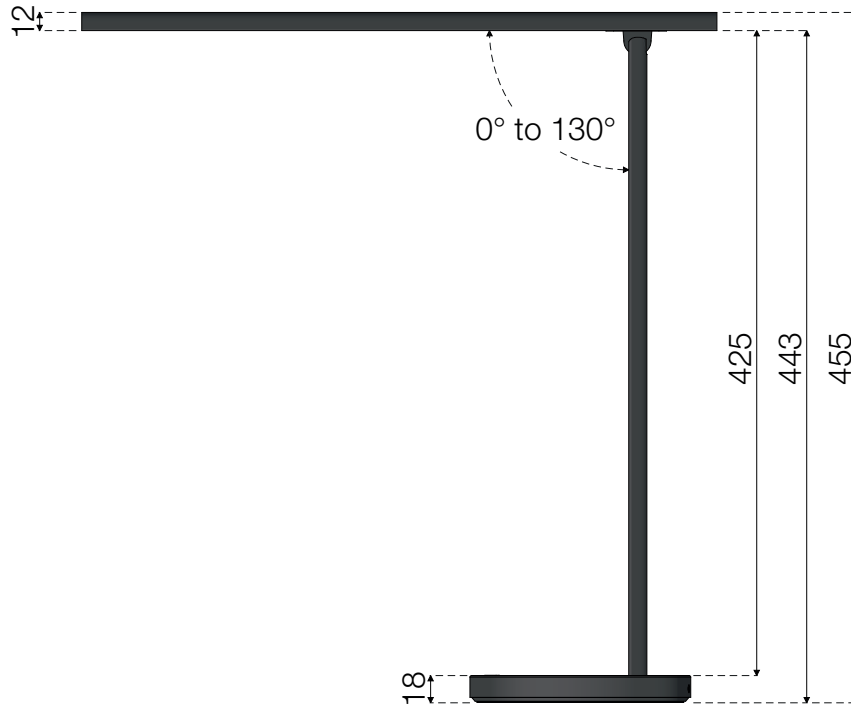

□ 810-L20W

■ 810-L20B

Niila - lamp

Side view

Top view

Oriented view - adapter