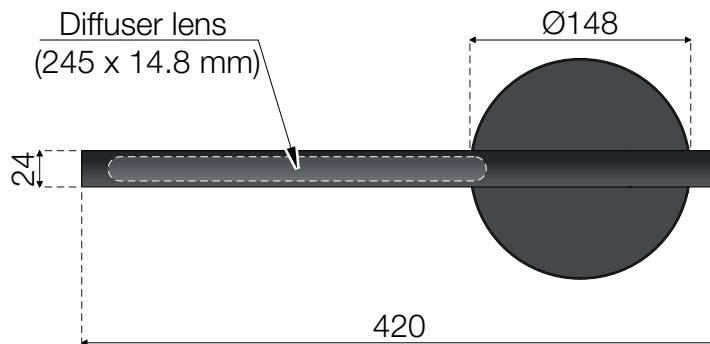

□ 810-L20W

■ 810-L20B

Niila - lamp

Side view

Top view

Oriented view - adapter