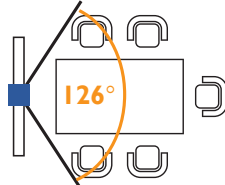

Suggested Setup

— Display ■ Camera ■ Field of View

Product Specifications

	DVY21	DVY22	DVY23	
Camera	Dimensions (H × W × D)	30 mm × 102 mm × 46 mm (1.18 in × 4.02 in × 1.81 in)	56 mm × 220 mm × 93 mm (2.20 in × 8.66 in × 3.65 in)	150 mm × 181 mm × 116 mm (5.90 in × 7.13 in × 4.55 in)
	Weight	0.15 kg (0.33 lbs)	0.53 kg (1.17 lbs)	1.38 kg (3.04 lbs)
	Sensor	1080P FHD	4K UHD	1080P FHD
	Resolution	1080p, 720p, SD @ 30 fps	Main stream : 4K, 1080p, 900p, 720p @ 30 fps Sub stream : 720p, 480p, 172p @30 fps	1080p, 720p, SD @ 30 fps
	Field of view	Horizontal: 87° Vertical: 50° Diagonal: 88°	Horizontal: 120° Vertical: 85° Diagonal: 126°	Horizontal: 55° Vertical: 31° Diagonal: 63°
	Zoom	-	Digital : 4x	Optical : 20x / Digital : 10x
	Pan Tilt	-	Digital	±170° -30° to 90°
	Pan Tilt speed	-	-	100°/sec 45°/sec
	Focus	Fixed	Auto and manual	Auto and manual
	Auto framing	-	Yes	-
	Preset positions	-	10	Remote: 10 / LAN: 255
	Lens type	Glass	Glass	Glass
	Low light performance	0.5 Lux	0.1 Lux	0.5 Lux
Audio	Microphone	Omnidirectional mics	Omnidirectional mics	-
	Input	-	-	3.5 mm
	Output	-	-	HDMI, Ethernet, SDI
	Echo cancellation	Yes	Yes	-
Video	Output	USB 2.0	USB 3.0	USB 3.0, HDMI, Ethernet, SDI
Ethernet	RJ-45	-	-	• 1GbE port • Power over Ethernet
Control Interface	In Out	-	-	RS232, RS422, RS485 RS232
Power	Voltage	5V	5V	12V
Compatibility	Operating systems	Windows 7 (1080P/720P), Windows 8.1, Windows 10, macOS 10.10, Linux (UVC), and later versions		
	BenQ displays	CP01K, CS01, SL02K, ST02, RP02, RM02K, RM02S, RE01, RP01K, ST01K, and later models		
	USB	Plug and play	Plug and play	Plug and play
Package Contents	Included	<ul style="list-style-type: none"> • 1080P FHD webcam • Camera mount (built-in) • USB cable (built-in) 	<ul style="list-style-type: none"> • 4K UHD conference cam • Remote control • Camera mount (built-in) • USB 3.0 Type-B 	<ul style="list-style-type: none"> • 1080P FHD PTZ conference cam • Remote control • Camera mount (built-in) • USB 3.0 Type-B • Power supply