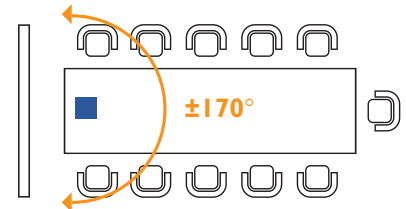

Suggested Setup

— Display ■ Camera ■ Field of View

Product Specifications

	DVY21	DVY22	DVY23	
Camera	Dimensions (H × W × D)	30 mm × 102 mm × 46 mm (1.18 in × 4.02 in × 1.81 in)	56 mm × 220 mm × 93 mm (2.20 in × 8.66 in × 3.65 in)	150 mm × 181 mm × 116 mm (5.90 in × 7.13 in × 4.55 in)
	Weight	0.15 kg (0.33 lbs)	0.53 kg (1.17 lbs)	1.38 kg (3.04 lbs)
	Sensor	1080P FHD	4K UHD	1080P FHD
	Resolution	1080p, 720p, SD @ 30 fps	Main stream : 4K, 1080p, 900p, 720p @ 30 fps Sub stream : 720p, 480p, 172p @30 fps	1080p, 720p, SD @ 30 fps
	Field of view	Horizontal: 87° Vertical: 50° Diagonal: 88°	Horizontal: 120° Vertical: 85° Diagonal: 126°	Horizontal: 55° Vertical: 31° Diagonal: 63°
	Zoom	-	Digital : 4x	Optical : 20x / Digital : 10x
	Pan Tilt	-	Digital	±170° -30° to 90°
	Pan Tilt speed	-	-	100°/sec 45°/sec
	Focus	Fixed	Auto and manual	Auto and manual
	Auto framing	-	Yes	-
	Preset positions	-	10	Remote: 10 / LAN: 255
	Lens type	Glass	Glass	Glass
	Low light performance	0.5 Lux	0.1 Lux	0.5 Lux
Audio	Microphone	Omnidirectional mics	Omnidirectional mics	-
	Input	-	-	3.5 mm
	Output	-	-	HDMI, Ethernet, SDI
	Echo cancellation	Yes	Yes	-
Video	Output	USB 2.0	USB 3.0	USB 3.0, HDMI, Ethernet, SDI
Ethernet	RJ-45	-	-	• 1GbE port • Power over Ethernet
Control Interface	In Out	-	-	RS232, RS422, RS485 RS232
Power	Voltage	5V	5V	12V
Compatibility	Operating systems	Windows 7 (1080P/720P), Windows 8.1, Windows 10, macOS 10.10, Linux (UVC), and later versions		
	BenQ displays	CP01K, CS01, SL02K, ST02, RP02, RM02K, RM02S, RE01, RP01K, ST01K, and later models		
	USB	Plug and play	Plug and play	Plug and play
Package Contents	Included	<ul style="list-style-type: none"> • 1080P FHD webcam • Camera mount (built-in) • USB cable (built-in) 	<ul style="list-style-type: none"> • 4K UHD conference cam • Remote control • Camera mount (built-in) • USB 3.0 Type-B 	<ul style="list-style-type: none"> • 1080P FHD PTZ conference cam • Remote control • Camera mount (built-in) • USB 3.0 Type-B • Power supply