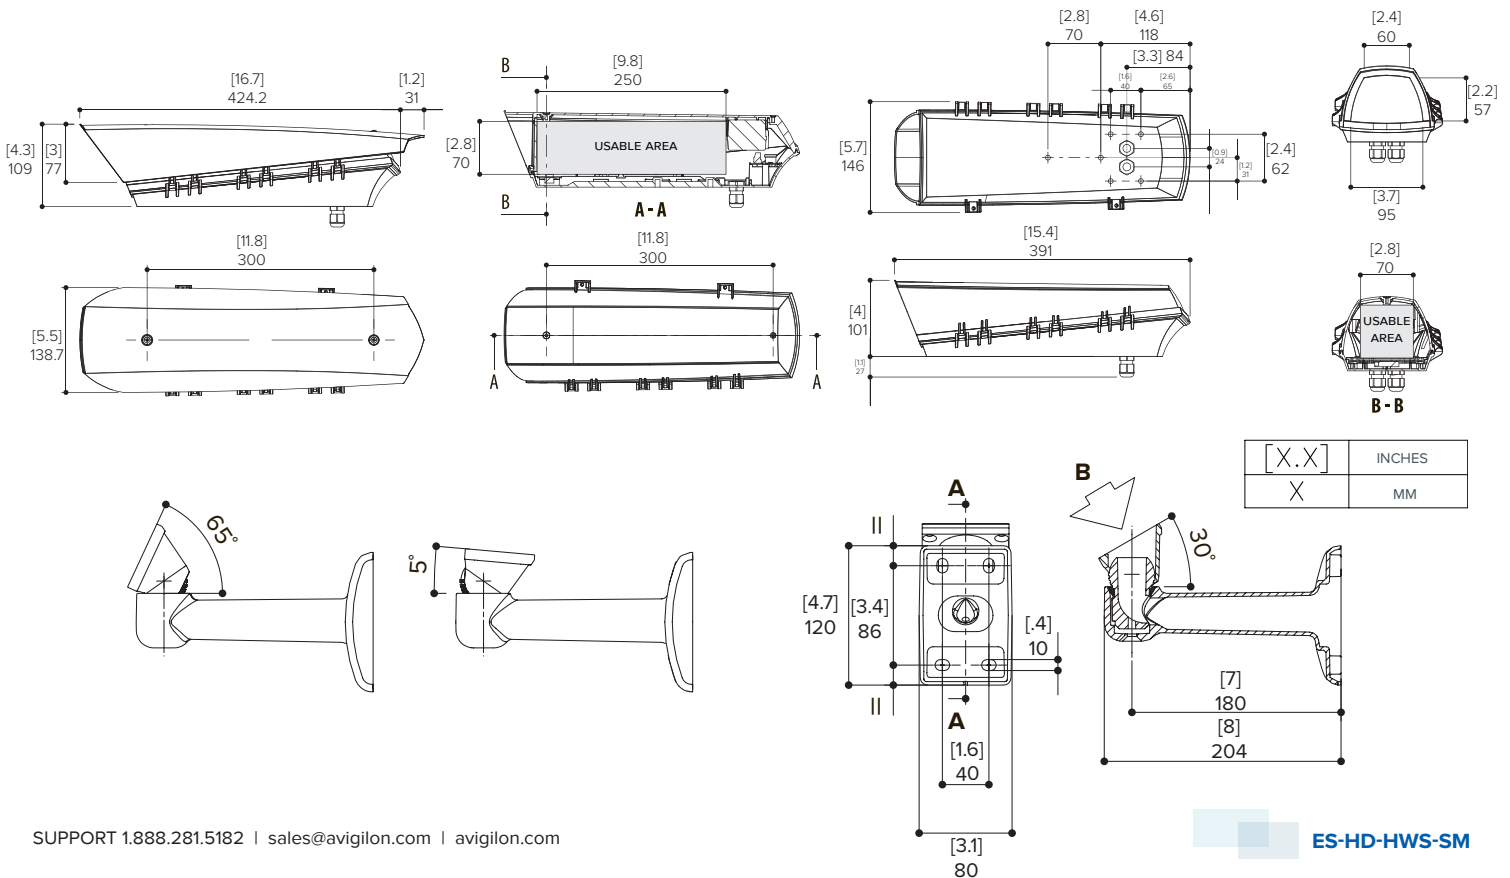

The enclosure is constructed from technopolymer and meets IP66 rating. The enclosure also uses neoprene rubber gaskets and sealing rings to ensure maximum weatherproofing.

# Specifications

<b>MECHANICAL</b>	Dimensions (W x H x L)	138.7 mm x 109 mm x 424.2 mm (5.5" x 4.3" x 16.7")
	Internal usable area (W x H x L):	70 mm x 70 mm x 250 mm (2.7" x 2.7" x 9.8")
	Weight:	0.8 kg (1.8 lbs)
	Window Material	Glass
	Finish	RAL 9002