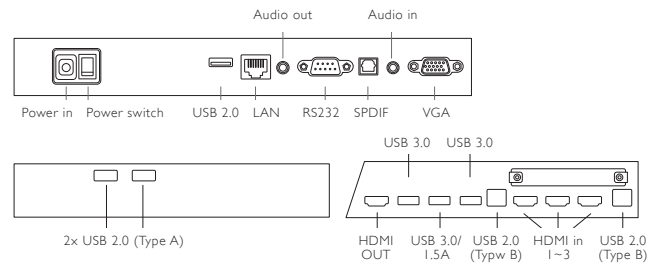

Input and Output Terminals

Specifications

Model		CS6501	CS7501	CS8601	
Panel	Screen Size	65"	75"	86"	
	Resolution	UHD 3840 x 2160	UHD 3840 x 2160	UHD 3840 x 2160	
	Brightness (Typ.)	450	450	450	
	Contrast Ratio (Typ.)	1200 : 1	1200 : 1	1200 : 1	
	Viewing Angle (H/V)	178 degree (H) 178 degree (V)	178 degree (H) 178 degree (V)	178 degree (H) 178 degree (V)	
	Response Time (G-t-G)	8	8	8	
	Backlight Life (hrs)	30,000	30,000	30,000	
	Panel Surface	AG, Haze 25%	AG, Haze 25%	AG, Haze 28%	
	Operating Hour	18 hrs / 7 days	18 hrs / 7 days	18 hrs / 7 days	
	Orientation	Landscape	Landscape	Landscape	
Power	Type	Internal	Internal	Internal	
	Power Supply	100V~240V, 50-60Hz	100V~240V, 50-60Hz	100V~240V, 50-60Hz	
	Power Consumption	Maximum (W/h)	400 W	450 W	550 W
		Typical (W/h)	200 W	245 W	330 W
		Standby Mode (W/h)	≤0.5 W	≤0.5 W	≤0.5 W
AC Power Switch	I	I	I		
Environment	Wake up	VGA / HDMI / LAN	VGA / HDMI / LAN	VGA / HDMI / LAN	
	Operation Temperature	0°C ~ 40°C	0°C ~ 40°C	0°C ~ 40°C	
	Operating Humidity	10% ~ 90% RH Non-Condensing	10% ~ 90% RH Non-Condensing	10% ~ 90% RH Non-Condensing	
Connectivity	Input	VGA	x1	x1	x1
		HDMI	2.0 x3	2.0 x3	2.0 x3
	Output	HDMI	2.0 x1	2.0 x1	2.0 x1
		USB	Type A 2.0 x 3 3.0 x 3	2.0 x 3 3.0 x 3	2.0 x 3 3.0 x 3
		Type B	x 2	x 2	x 2
		RS232	Yes	Yes	Yes
	RJ45	Yes	Yes	Yes	
	Remote Controller	Yes	Yes	Yes	
Audio	Internal Speaker	10 W x 2	10 W x 2	16 W x 2	
Mechanical	Dimension (mm)	Screen 1450.6 x 828.1 x 90.2	Screen 1672.2 x 954.9 x 86.7	Screen 1930.8 x 1109.3 x 82.8	
	Weight (kg)	Screen	26.95	33.3	54.3
		Package	40.9	49	77.1
	Bezel Width (mm)	8.8 / 12.8 / 8.8 / 8.8	9 / 13.3 / 9 / 9	13.9 / 23.4 / 13.9 / 13.9	
	Wall Mounting (VESA) (Screw Type /Max. Length)	400 x 200 (4 holes); M6*10L	400 x 200 (4 holes); M8*15L	600 x 400 (4 holes); M8*20L	
	OPS Slot	Yes	Yes	Yes	