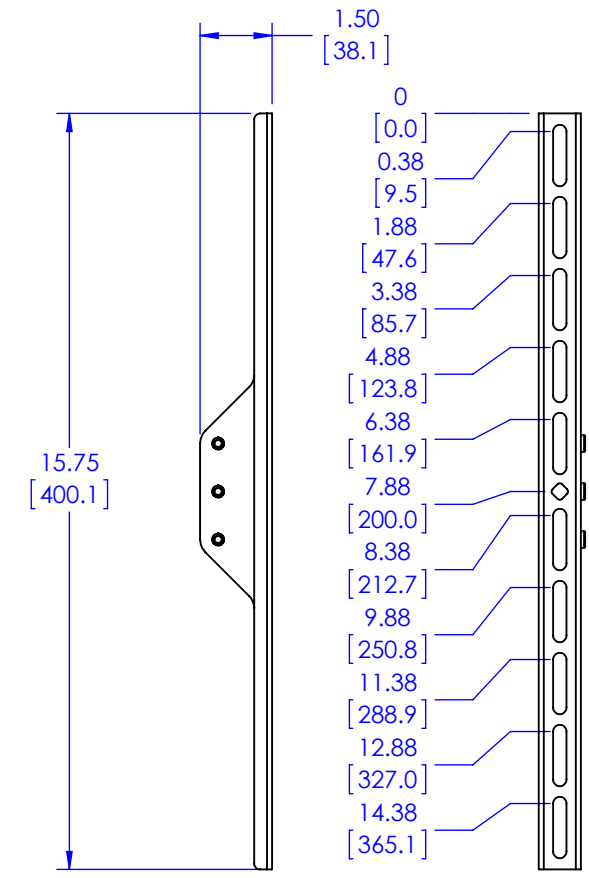

MAX SPACING ON MCM1U
48" (1220 mm)
MAX SPACING ON LCM1U
54" (1372 mm)

THE INFORMATION AND DESIGNS CONTAINED IN THIS DRAWING ARE CONFIDENTIAL AND THE PROPRIETARY PROPERTY OF MILESTONE AV TECHNOLOGIES NEITHER THIS DESIGN NOR ANY INFORMATION CONTAINED IN THIS DRAWING MAY BE REPRODUCED OR DISCLOSED TO OTHERS WITHOUT THE EXPRESS WRITTEN CONSENT OF MILESTONE AV TECHNOLOGIES.

CAD GENERATED DRAWING, DO NOT MANUALLY UPDATE.			6436 CITY WEST PKWY EDEN PRAIRIE MN, 55344 PHONE: 866-977-3901 FAX: 877-894-6918		
DRAWN BY	JAB	9/18/2012	DESCRIPTION		
ENG APPROVAL			FCA535 TECH DRAWING		
MFG APPROVAL			MODEL NO.		
QA APPROVAL			FCA535		
SHEET 1 OF 1		SCALE	SIZE	DWG. NO.	REV.
		1:4	B	TECH-000226	00