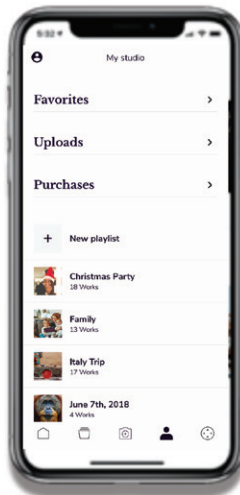

Membership Benefits	Non-Members	Members
Showcase over \$3 billion of art–30,000+ artworks		✓
Priority viewing of all new art in the library		✓
Curate your own playlists–mixing our art with your own		✓
Access to 24/7 customer support	First 90 days	UNLIMITED
Meural Cloud storage for your uploads	2 GB	20 GB
50% savings on all art purchases		✓
Upload your own photographs and art	✓	✓
Be a patron of the arts–60% of what we earn on art goes to artists	✓	✓
Access to 100 curated ‘sampler’ works	✓	✓

The Meural App

Browse art, create playlists, and customize settings with the Meural app. You can even explore art without lifting a finger using your Amazon Alexa.

Scroll through new and noteworthy works

Browse 30,000+ images

Instantly upload photos

Manage playlists, uploads, and favorites

Control your Canvas from anywhere

Package Contents

- Meural Canvas II with 42 preloaded images and access to 100 sampler images from Meural's art library
- Power adapter with 8 ft. (2.4m) power cable
- Wall mount with liquid level
- Wall anchors
- Cleaning cloth
- No-slip grip