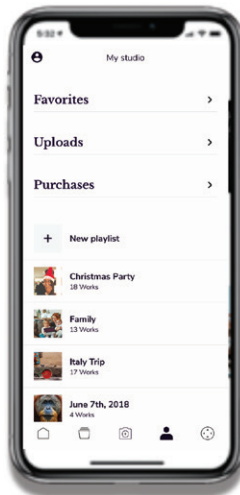

Membership Benefits	Non-Members	Members
Showcase over \$3 billion of art—30,000+ artworks		✓
Priority viewing of all new art in the library		✓
Curate your own playlists—mixing our art with your own		✓
Access to 24/7 customer support	First 90 days	UNLIMITED
Meural Cloud storage for your uploads	2 GB	20 GB
50% savings on all art purchases		✓
Upload your own photographs and art	✓	✓
Be a patron of the arts—60% of what we earn on art goes to artists	✓	✓
Access to 100 curated 'sampler' works	✓	✓

The Meural App

Browse art, create playlists, and customize settings with the Meural app. You can even explore art without lifting a finger using your Amazon Alexa.

Scroll through new and noteworthy works

Browse 30,000+ images

Instantly upload photos

Manage playlists, uploads, and favorites

Control your Canvas from anywhere

Package Contents

- Meural Canvas II with 42 preloaded images and access to 100 sampler images from Meural's art library
- Power adapter with 8 ft. (2.4m) power cable
- Wall mount with liquid level
- Wall anchors
- Cleaning cloth
- No-slip grip