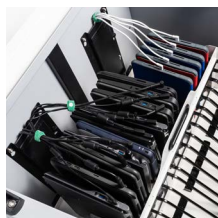

LocknCharge makes life easier.

Top Loading Cart Design. The lid folds all the way down to the sides of the Cart, allowing for unrestricted access to devices from all four sides, making hand-out and pack-up even quicker. Plus, there's no bending down to remove devices from a bottom shelf. Your back and your sanity will thank you!