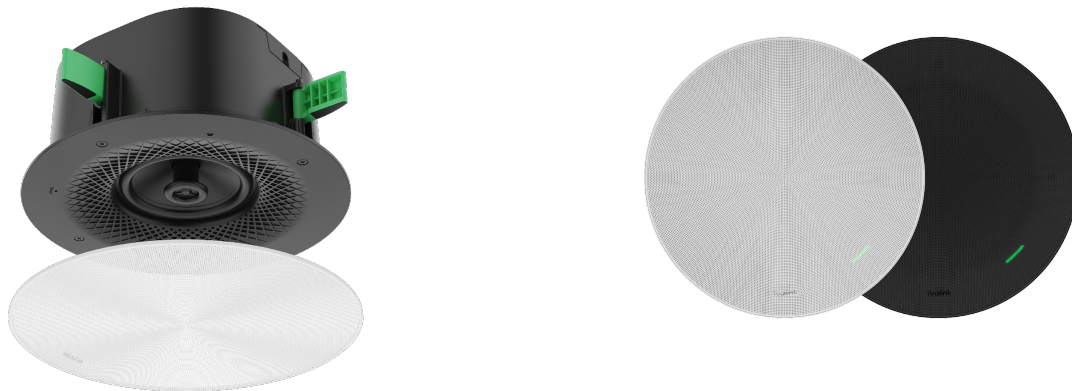

2-Way Coaxial Networked Ceiling Loudspeaker for Exceptional Sound Quality

The Yealink SkySound CS10, a low-profile 2-way coaxial network speaker, excels in video conferencing with its exceptional audio performance. Designed specifically for the modern meeting environment, the CS10 blends high-quality audio with an elegant, minimalist design, making it a perfect match for contemporary conference rooms.

Versatile and engineered for ease of use, the CS10 is a PoE-enabled speaker that optionally accommodates a Dante module, simplifying installation across diverse ceiling types. Its straightforward design, combined with the ability to operate in a range of temperatures, establishes the CS10 as more than just a speaker – it is an essential addition to your meeting space, enhancing both visual and auditory experiences.