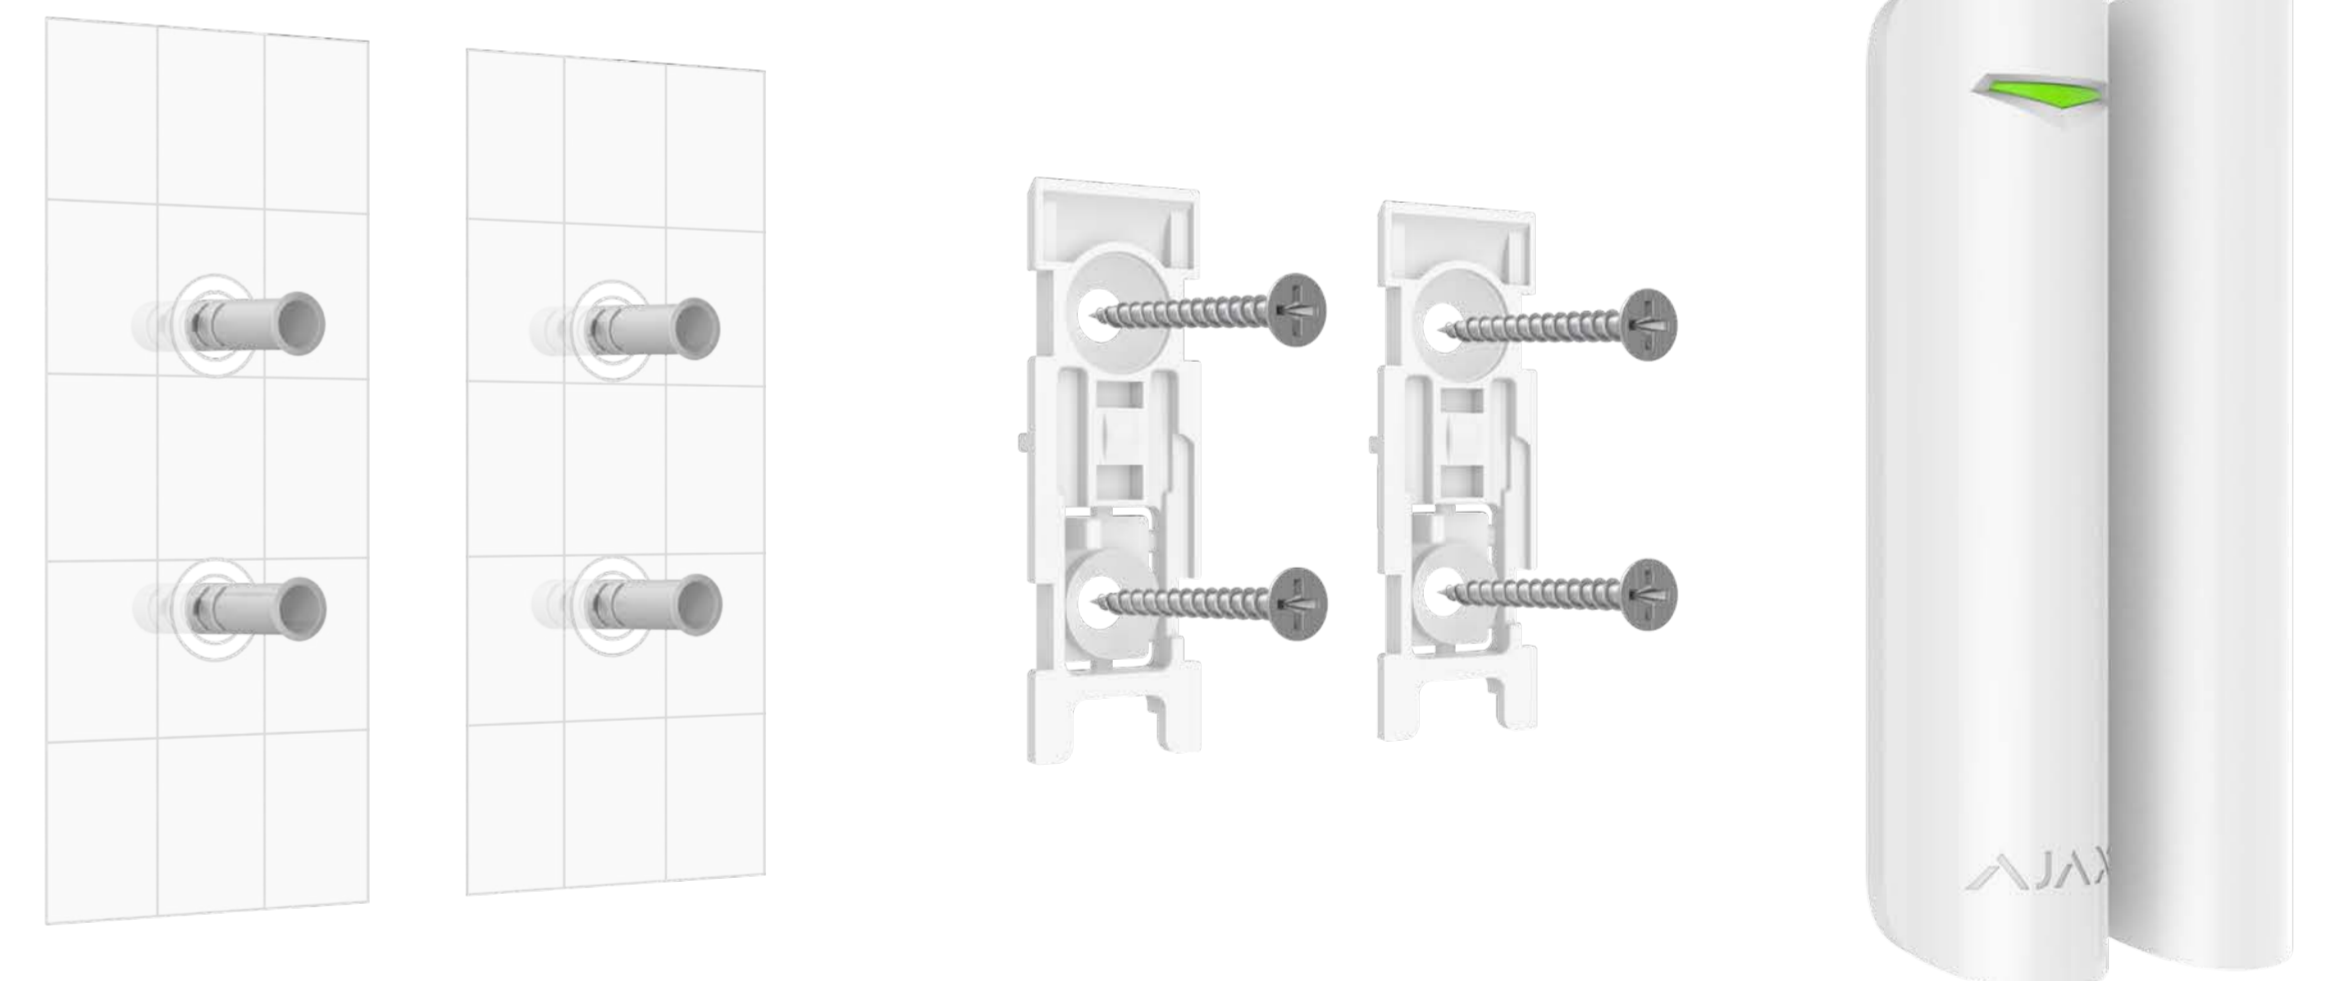

## >< Reliable opening detection

- The reed switch with a resource of 2,000,000 openings
- Protected against reed switch chattering
- Equipped with two magnets: small and big

## 🔋 Flawless autonomy

- Up to 7 years of operation
- Pre-installed battery
- Low battery warning

<p><b>Compliance</b></p> <p>EN 50131 (Grade 2) [PD 6662:2017] UL634, ULC/ORD-C634</p>	<p><b>Compatibility</b></p> <p><b>Hubs</b> Hub (2G), Hub Plus, Hub 2 (2G), Hub 2 (4G), Hub 2 Plus, Hub Hybrid (2G), Hub Hybrid (4G)</p> <p><b>Range extenders</b> ReX, ReX 2</p>	<p><b>Communication with control panel</b></p> <p>Jeweller communication technology</p> <p><b>Frequency bands</b> 866.0–866.5 MHz 868.0–868.6 MHz 868.7–869.2 MHz 905.0–926.5 MHz 915.85–926.5 MHz 921.0–922.0 MHz Depends on the region of sales.</p> <p><b>Jeweller communication range</b> up to 1,200 m In an open space.</p>	<p><b>Opening detection</b></p> <p>Sensitive element 1 reed switch</p> <p>Sensors' resource 2,000,000 openings</p> <p>Third-party detector connection wired detector with the normally closed (NC) contact type</p>
<p><b>Power supply</b></p> <p><b>Battery</b> 1 × CR123A Pre-installed.</p> <p><b>Battery life</b> up to 7 years</p>	<p><b>Installation</b></p> <p>Operating temperature range from -10°C to +40°C</p> <p>Operating humidity up to 75%</p> <p>Protection class IP50</p>	<p><b>Enclosure</b></p> <p><b>Colour</b> white black</p> <p><b>Dimensions</b> Ø 20 × 90 mm</p> <p><b>Weight</b> 29 g</p>	<p><b>Complete set</b></p> <p>DoorProtect Jeweller 2 magnets (small and big) 1 CR123A battery (pre-installed) SmartBracket mounting panel Installation kit 2-wire connector for third-party NC detector Quick start guide</p>