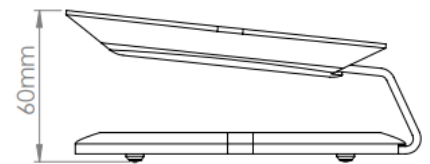

ACCESSORIES FOR SONOS

ERA100-DS Desk Stand for Sonos ERA 100

The Flexson Desk Stand for the Sonos ERA 100 speaker is a compact, clever design that angles sound to your ear, provides optimal support for your speaker and adds a stylish flair. Elegantly crafted from metal, it is engineered to be a perfect match for the speaker – including coming in the same choice of black and white finishes as the Sonos speakers.

This beautifully styled solution doesn't mean sacrificing space, either: the Flexson Desk Stand has the same footprint as the speaker. Ideal for use on desks, tables, bedside tables, kitchen worktops, coffee tables and anywhere else in the house or workspace you want to enjoy your Sonos ERA100 speaker.

	White	Black
Product Code	FLXE100DS1011	FLXE100DS1021
UPC Number	5057964002965	5057964002972

UK, European and US (SRP)	£29.99	€29.99	\$29.99
---------------------------	--------	--------	---------

Product Specifications	Height	Width	Depth	Weight
Product Size (mm)	56.6mm	120mm	140mm	0.1g
Carton Dimensions (mm)	45mm	129mm	222mm	0.29kg
Carton Contents	1 x Desk Stand & 1 x Instructions			
Country of Manufacture	China	Outer Carton Quantity	12	