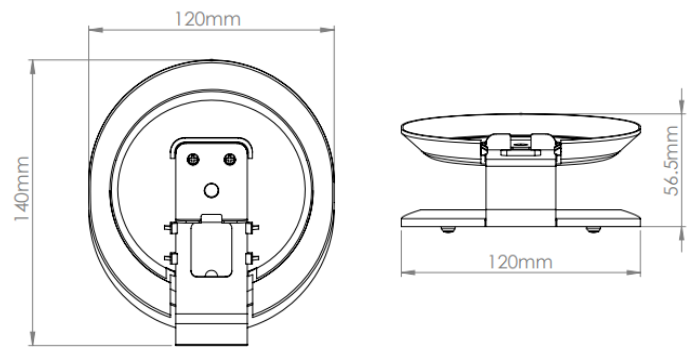

ACCESSORIES FOR SONOS

ERA100-DS Desk Stand for Sonos ERA 100

The Flexson Desk Stand for the Sonos ERA 100 speaker is a compact, clever design that angles sound to your ear, provides optimal support for your speaker and adds a stylish flair. Elegantly crafted from metal, it is engineered to be a perfect match for the speaker – including coming in the same choice of black and white finishes as the Sonos speakers.

This beautifully styled solution doesn't mean sacrificing space, either: the Flexson Desk Stand has the same footprint as the speaker. Ideal for use on desks, tables, bedside tables, kitchen worktops, coffee tables and anywhere else in the house or workspace you want to enjoy your Sonos ERA100 speaker.

	White	Black
Product Code	FLXE100DS1011	FLXE100DS1021
UPC Number	5057964002965	5057964002972

UK, European and US (SRP)	£29.99	€29.99	\$29.99
---------------------------	--------	--------	---------

Product Specifications	Height	Width	Depth	Weight
Product Size (mm)	56.6mm	120mm	140mm	0.1g
Carton Dimensions (mm)	45mm	129mm	222mm	0.29kg
Carton Contents	1 x Desk Stand & 1 x Instructions			
Country of Manufacture	China	Outer Carton Quantity	12	