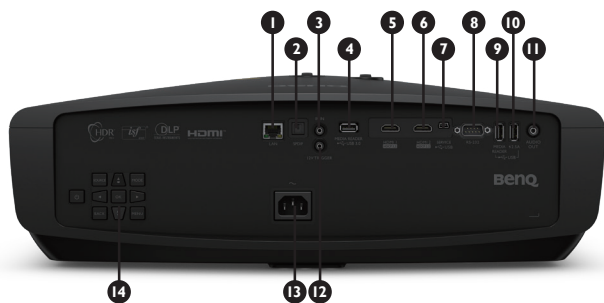

Input and Output Terminals

1 RJ-45 LAN input jack (10/100M)	8 RS232 In (D-sub 9pin, male)
2 SPDIF audio output port	9 USB 2.0 Type-A port (Media Reader/Firmware upgrade)
3 IR-IN jack	10 USB Type-A port (2.5 A power supply)
4 USB 3.0 Type-A port (Media Reader/Firmware upgrade)	11 Audio Out (mini jack)
5 HDMI-1 (HDMI 2.0b & HDCP 2.2)	12 DC 12V Trigger (3.5mm Jack)
6 HDMI-2 (HDMI 2.0b & HDCP 2.2)	13 12V DC output terminal
7 USB Mini-B port (firmware upgrades)	14 Keypad