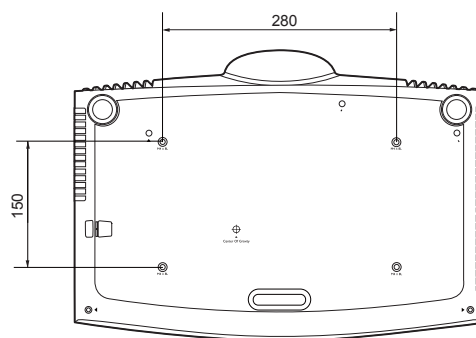

Dimensions

Distance Chart

The screen aspect ratio is 16:9 and the projected picture is in a 16:9 aspect ratio

Screen size			Distance from screen (mm)			Vertical offset (mm)	
Diagonal size	H	W	Min length (max zoom)	Average	Max length (min zoom)		
inch	mm	(mm)	(mm)				
60	1524	747	1328	1800	2348	2896	75
70	1778	872	1550	2100	2739	3378	87
80	2032	996	1771	2400	3130	3861	100
90	2286	1121	1992	2700	3522	4343	112
100	2540	1245	2214	3000	3913	4826	125
110	2794	1370	2435	3300	4304	5309	137
120	3048	1494	2657	3600	4696	5791	149
130	3302	1619	2878	3900	5087	6274	162
140	3556	1743	3099	4200	5478	6757	174
150	3810	1868	3321	4500	5870	7239	187
160	4064	1992	3542	4800	6261	7722	199
170	4318	2117	3763	5100	6652	8204	212
180	4572	2241	3985	5400	7043	8687	224
190	4826	2366	4206	5700	7435	9170	237
200	5080	2491	4428	6000	7826	9652	249

For example, if you are using a 120-inch screen, the recommended projection distance is 4696 mm. If your measured projection distance is 5000 mm, the closest match in the "Distance from screen (mm)" column is 5087 mm. Looking across this row shows that a 130" (about 3.3 m) screen is required.

Ceiling Mount Chart

Ceiling mount screw: M4
(Max L = 25 mm; Min L = 20 mm)

Unit: mm

BenQ Europe B.V.

Meerenakkerweg 1-17
5652 AR Eindhoven
The Netherlands
Tel: +31 88 8889200
Fax: +31 88 8889299

BenQ.eu

© 2019 BenQ Corp. Specifications may vary by region, please visit your local stores for details.
Actual product's features and specifications are subject to change without notice.
This material may include corporate names and trademarks of third parties which are the properties of the third parties respectively.