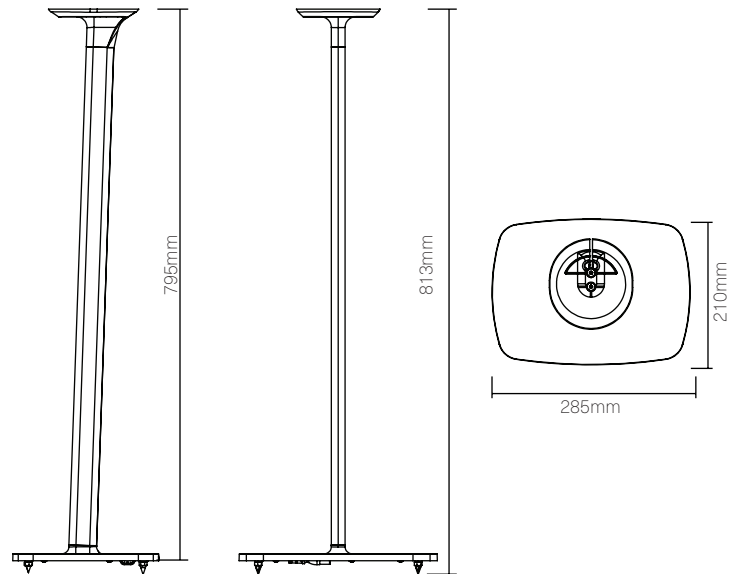

## 2 x Floor stand for Era 100

This pair of Flexson Floor Stands are built to hold your Sonos Era 100 speakers at the ideal listening height. When upright, these stands have room to accommodate both the power and network cable if required, with neat routing for both at the base.

Additionally, this pair of Flexson Floor Stands for the Sonos Era 100 come with a power extension cable included, so you can position your speakers where you want them, even if that's not directly near a mains power supply. Like all Flexson products, this pair of Floor Stands for the Sonos Era 100 are precision engineered from steel and aluminium, and are quick and easy to assemble.

- Two stands included to hold two Sonos speakers
- Built at optimum listening height
- Quick and easy assembly
- Designed to colour match your Sonos speakers
- Integrated cable track for neat cable management
- Weighted base for enhanced stability
- Crafted specifically to support the Sonos Era 100 speaker
- Includes power extension cable - gives you extra reach to mains plug sockets

	White		Black	
<b>EU Product Code</b>	FLXE100FS2011EU		FLXE100FS2021EU	
<b>EU EAN-13 Barcode</b>	5057964002729		5057964002736	
<b>US Product Code</b>	FLXE100FS2011US		FLXE100FS2021US	
<b>US EAN-13 Barcode</b>	5057964002767		5057964002774	
<b>UK, European and US (SRP)</b>		£159.99	€179.99	\$179.99
<b>Product Specifications</b>	<b>Height</b>	<b>Width</b>	<b>Depth</b>	<b>Weight</b>
<b>Product Size (mm)</b>	813mm	285mm	210mm	
<b>Carton Dimensions (mm)</b>	742mm	215mm	82mm	4.95kg
<b>Carton Contents</b>	2 x mount, 1 x instructions, 2 x fixings			
<b>Country of Manufacture</b>	China	<b>Outer Carton Quantity</b>		4