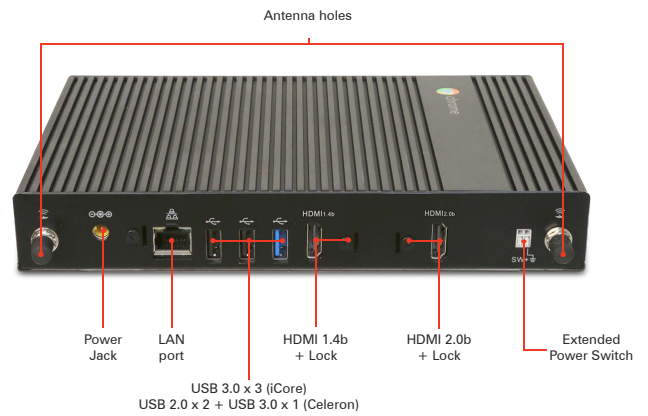

Chromebox Commercial 2

Specifications

Feature	First Commercial Grade and Fanless Chromebox to power 4K screens.
Operating System	Chrome OS
Housing Material	Aluminum / SECC
Chassis Colour	Black
Dimensions	W x H x D (mm) 213 x 147 x 32 mm
	W x H x D (inch) 8.39 x 5.79 x 1.26 inch
Weight	1.7 kg / 3.75 lb
CPU/Chip set	Type Intel® Celeron 3865U / Intel® Core i3-8130
Memory	DDR4 4G
Graphics	Chip Intel® HD Graphics Integrated on CPU
Expansion slot	M.2 Intel® 7265
Audio	Type 3.5mm Audio Jack x 1(combo)
	Channel 5.1
LAN	GbE LAN
Storage	SSD 32G
Front Panel I/O	USB 2.0 Port -
	USB 3.0 Port x 2
	Others Audio Jack (Combo)

Rear Panel I/O

DC Jack	x 1
HDMI Port	x 2 (+Lock) 1.4b and 2.0b
USB 2.0 Port	x 2 (Celeron SKU) - (Core i SKU)
USB 3.0 Port	x 1 (Celeron SKU) x 3 (Core i SKU)
eSATA Port	-
RJ45 LAN Jack	x 1
Audio Set	Line-out -
	Line-in -
Antenna Holes	x 2 (Dual band antenna)
Kensington Lock	x 1
Others	x 1 Extended Power Switch

Watchdog Timer

Adapter	19V/65W AC adapter (Celeron sku) 19V/90W AC adapter (Core i3 sku)

Input Voltage	AC 100 ~240 V

Environment

MTBF	50,000 hrs
Operating temperature	0 ~40 °C
Storage temperature	-30 ~60 °C
Relative Humidity	-90% RH