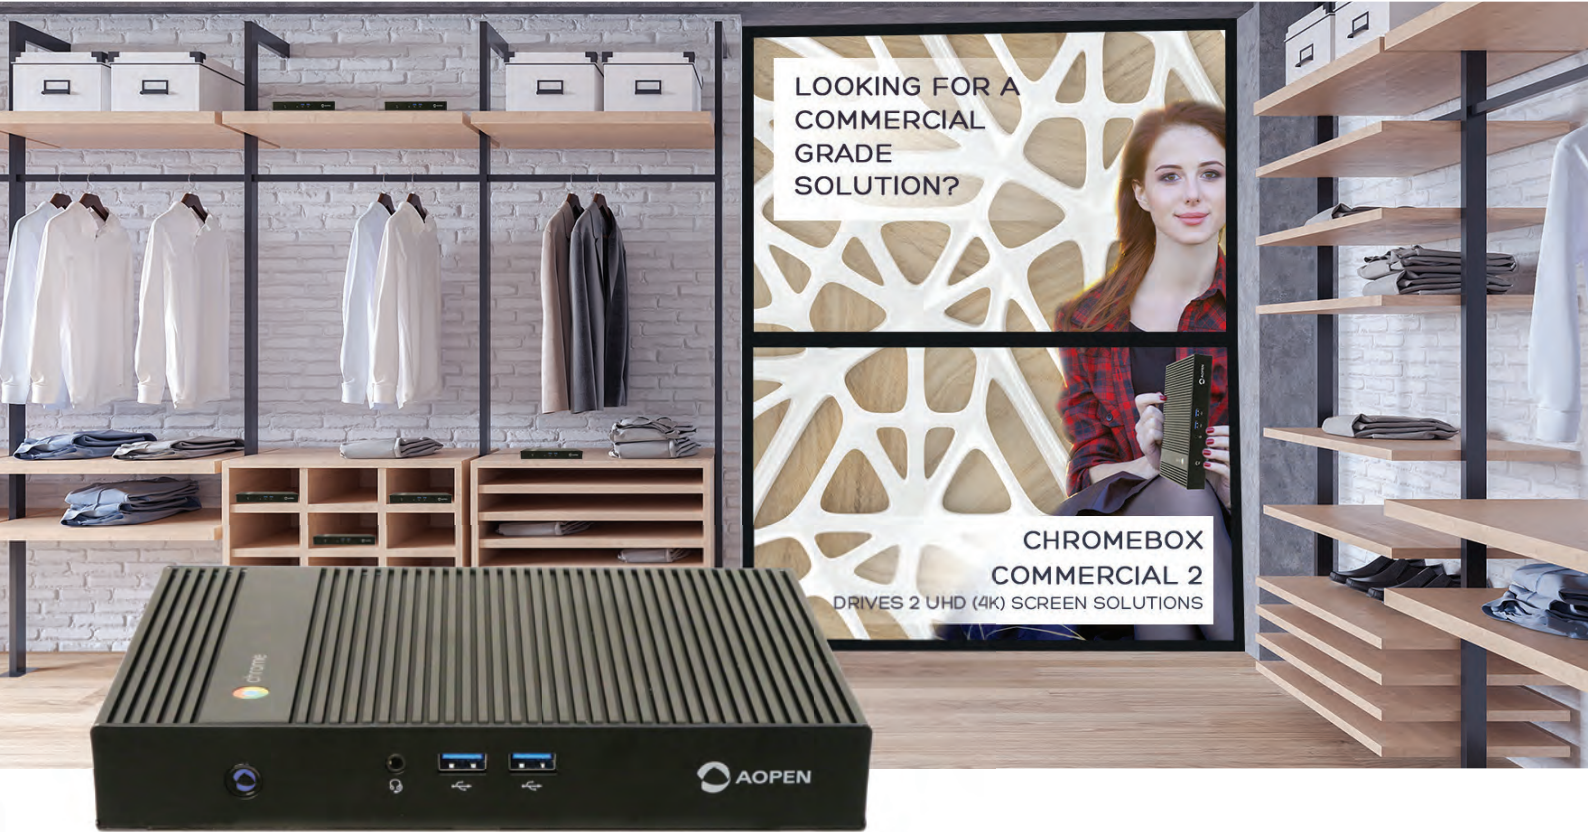

# Chromebox Commercial 2

*Powerful, Commercial Grade Chrome OS Device, that drives up to two UHD (4k) screens*

This Commercial Grade Chrome OS device is specifically designed for digital signage and kiosk applications.

The AOPEN Chromebox Commercial 2 is a highly reliable and powerful device that operates 24/7 under tough conditions (up to 40°C). It sets itself apart from any Chromebox, being the only commercial grade Chromebox. The Chromebox Commercial 2 is fanless and has the capability to run one UHD (4k) screen @60Hz, or two UHD (4k) screens @30Hz.

## *The advantages of the Chromebox Commercial 2:*

- Runs 1 UHD (4k) display @60Hz or two UHD (4k) displays @30Hz
- 24/7 Operability in public spaces
- Small form factor for easy installment behind displays or integration in kiosks, comes with L-shaped mount
- The solid-state and fanless design ensure a first-rate performance in challenging or moving situations.
- AC Power Auto Recovery (APAR).
- Included dual band antenna offers a wide reach.
- The Chromebox Commercial 2 comes with a 3 year warranty. Extended warranty optional for 5 years.
- Options for kiosk and POS device extensions via commercial ports.
- Optional Chrome Device Management on request to save valuable time and thus costs on installation, programming and maintenance.