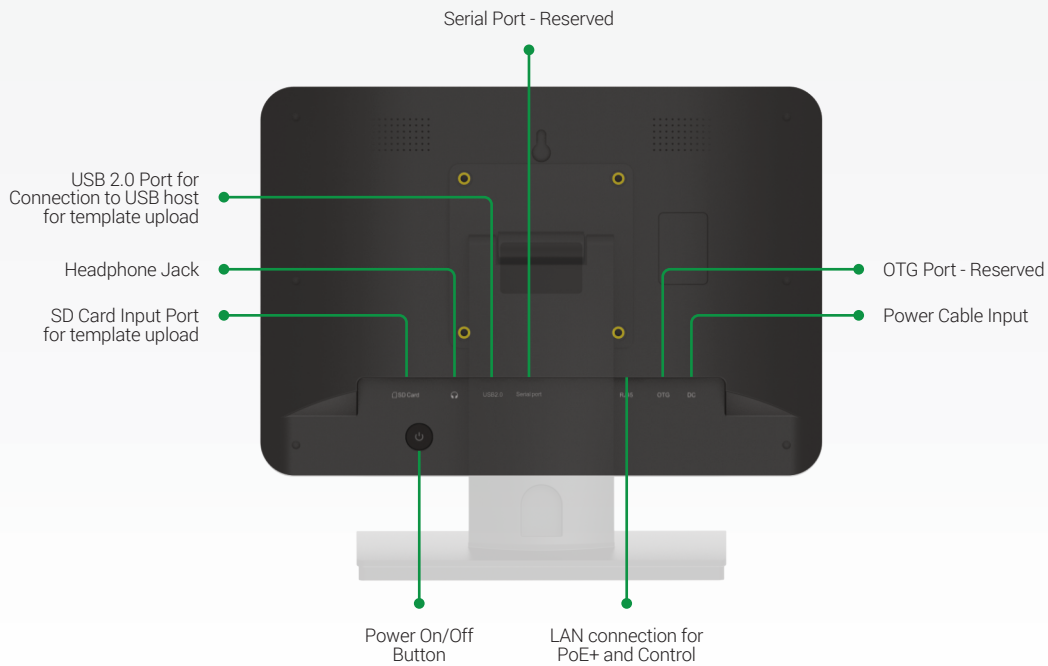

Synergy Touch™ 10.1" All-In-One Capacitive Touchpad with IP Control

SYN-TOUCH10

WyreStorm

Specification Sheet

WyreStorm - Powerful. Reliable. Simple.

Introduction

The SYN-TOUCH10 is a single-room IP control touchpad, compatible with our Synergy and Apollo conferencing solutions, as well as many other 3rd party devices found within a presentation/meeting room. We did the heavy lifting by providing prebuilt templates for WyreStorm products. Create up to 4 different layouts with multiple button arrangements and the ability to add virtually an endless number of devices! Every detail is up to you; split, arrange, and customize each scene down to the button to fit your needs. Includes a wall mount bracket and tabletop stand.

Key Features

- Setup and control all in-room IP devices with a streamline and intuitive setup wizard.
- Create up to 4 different layouts with multiple button arrangements and the ability to add virtually an endless number of devices.
- Ability to accept both ASCII and hexadecimal commands.
- PoE+ means only one cable is needed to both power the touchpad and send data, making installation quick and simple.
- Prebuilt templates for WyreStorm products provided.
- Standard VESA 75 tabletop stand and US, UK and EU compatible wall mount included.