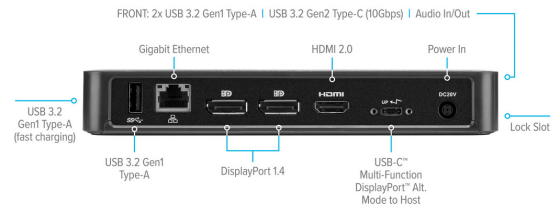

DOCK430EUZ

USB-C™ Multi-Function DisplayPort™ Alt. Mode Triple Video Docking Station with 85W Power

- Supports single 4K, dual 2K, or triple HD video via two DisplayPort™ 1.4 and one HDMI 2.0 monitor ports
- 5, 9, 12, 15, 20 V DC Power Delivery up to 85 W
- 1x USB-C™ 3.2 Gen2 port (10 Gbps)
- 1x USB 3.2 Gen1 Type-A fast-charging port
- 3x USB 3.2 Gen1 Type-A ports
- Gigabit Ethernet port
- 3.5mm combo Audio In/Out port for mics, speakers, and earphones
- Integrated lock slot accommodates standard security locks to safeguard equipment
- Compatible with Targus VESA Mounting Bracket (ACX003GLZ, sold separately)

Supports Two DisplayPort™ and One HDMI Monitor

Access the latest display technology with two DisplayPort™ and HDMI ports that creates a rich, high-definition viewing experience. The USB-C™ DisplayPort™ Alt. Mode Docking Station with 85 W Power supports full UHD (3840x2160 60p) resolution in single display and resolutions of up to 2560x1440 60p in dual video mode – and even 1920x1080 60p with three monitors.

Enhanced Power Delivery

The USB-C™ DisplayPort™ Alt. Mode Docking Station provides up to 85 W of USB Type-C Power Delivery at all popular voltages including 5, 9, 12, 15, and 20 V DC. DOCK430 will negotiate a Type-C Power Delivery contract with multiple platforms including PC, MacBook, Chromebook, and even popular Android phones.

Onboard USB 3.0 for Advanced Peripherals and Charging

Multiple onboard USB ports make it easy to customize workspaces with the latest keyboards, external drives, and other essential peripherals. Efficient charging is close at hand with one powered USB 3.2 Gen1 port for keeping smartphone, tablet, or other devices powered up and ready to go.