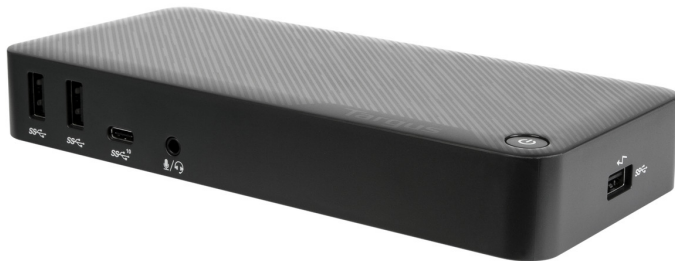

DOCK430EUZ

USB-C™ Multi-Function DisplayPort™ Alt. Mode Triple Video Docking Station with 85W Power

- Supports single 4K, dual 2K, or triple HD video via two DisplayPort™ 1.4 and one HDMI 2.0 monitor ports
- 5, 9, 12, 15, 20 V DC Power Delivery up to 85 W
- 1x USB-C™ 3.2 Gen2 port (10 Gbps)
- 1x USB 3.2 Gen1 Type-A fast-charging port
- 3x USB 3.2 Gen1 Type-A ports
- Gigabit Ethernet port
- 3.5mm combo Audio In/Out port for mics, speakers, and earphones
- Integrated lock slot accommodates standard security locks to safeguard equipment
- Compatible with Targus VESA Mounting Bracket (ACX003GLZ, sold separately)

Supports Two DisplayPort™ and One HDMI Monitor

Access the latest display technology with two DisplayPort™ and HDMI ports that creates a rich, high-definition viewing experience. The USB-C™ DisplayPort™ Alt. Mode Docking Station with 85 W Power supports full UHD (3840x2160 60p) resolution in single display and resolutions of up to 2560x1440 60p in dual video mode – and even 1920x1080 60p with three monitors.

Enhanced Power Delivery

The USB-C™ DisplayPort™ Alt. Mode Docking Station provides up to 85 W of USB Type-C Power Delivery at all popular voltages including 5, 9, 12, 15, and 20 V DC. DOCK430 will negotiate a Type-C Power Delivery contract with multiple platforms including PC, MacBook, Chromebook, and even popular Android phones.

Onboard USB 3.0 for Advanced Peripherals and Charging

Multiple onboard USB ports make it easy to customize workspaces with the latest keyboards, external drives, and other essential peripherals. Efficient charging is close at hand with one powered USB 3.2 Gen1 port for keeping smartphone, tablet, or other devices powered up and ready to go.