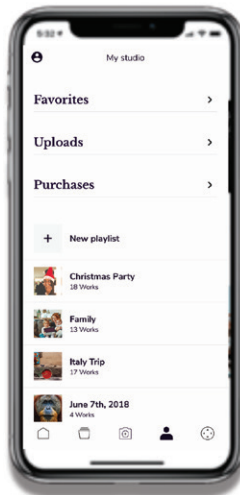

| Membership Benefits | Non-Members | Members |
|--|---------------|------------------|
| Showcase over \$3 billion of art—30,000+ artworks | | ✓ |
| Priority viewing of all new art in the library | | ✓ |
| Curate your own playlists—mixing our art with your own | | ✓ |
| Access to 24/7 customer support | First 90 days | UNLIMITED |
| Meural Cloud storage for your uploads | 2 GB | 20 GB |
| 50% savings on all art purchases | | ✓ |
| Upload your own photographs and art | ✓ | ✓ |
| Be a patron of the arts—60% of what we earn on art goes to artists | ✓ | ✓ |
| Access to 100 curated ‘sampler’ works | ✓ | ✓ |

The Meural App

Browse art, create playlists, and customize settings with the Meural app. You can even explore art without lifting a finger using your Amazon Alexa.

Scroll through new and noteworthy works

Browse 30,000+ images

Instantly upload photos

Manage playlists, uploads, and favorites

Control your Canvas from anywhere

Package Contents

- Meural Canvas II with 42 preloaded images and access to 100 sampler images from Meural's art library
- Power adapter with 8 ft. (2.4m) power cable
- Wall mount with liquid level
- Wall anchors
- Cleaning cloth
- No-slip grip