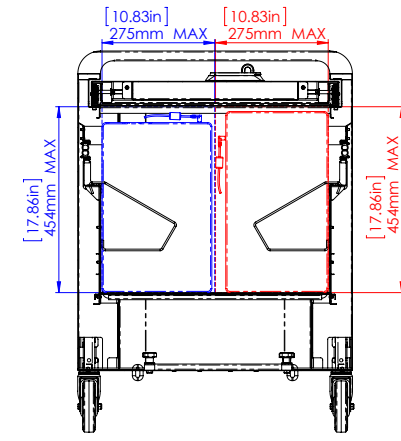

Wire Rack Device Compatibility Guide

How to Check Your Device's Compatibility:

1. 1 Check where the power inlet is located on your device. Is it on the **side** or **rear**?

1. 2 Check device dimensions:

- Use the **blue** measurements on the Cart drawings to the right if the power inlet is on the **side** of your device.
- Use the **red** measurements on the Cart drawings to the right if the power inlet is on the **rear** of your device.

1. 3 If your device is smaller than the measurements shown, your device is compatible.

Carrier 40

Device Rack	Cart Compatibility	Rack MFR Code & Description	Max Device Dimensions with Power Cable
Carrier 20 Device Rack	10131	10150: 10 slot device rack pair / 20 devices per cart	475mm x 274mm x 33mm • 18.7" x 10.8" x 1.3"
Carrier 30 Device Racks	10006, 10008, 10137	10106: 15 slot device rack pair / 30 devices per cart	442mm x 275mm x 33.5mm • 17.39" x 10.83" x 1.31"
	10006, 10008, 10137	10107: 13 slot device rack pair / 26 devices per cart	442mm x 275mm x 40mm • 17.39" x 10.83" x 1.57"
Carrier 40 Device Racks	10143	10108: 20 slot device rack pair / 40 devices per cart	454mm x 275mm x 32.5mm • 17.86" x 10.83" x 1.28"
	10143	10109: 18 slot device rack pair / 36 devices per cart	454mm x 275mm x 35.5mm • 17.86" x 10.83" x 1.397"

www.lockncharge.com/eu

Phone: +44 (0) 208 441 4107 | eurosupport@lockncharge.com

lockncharge™