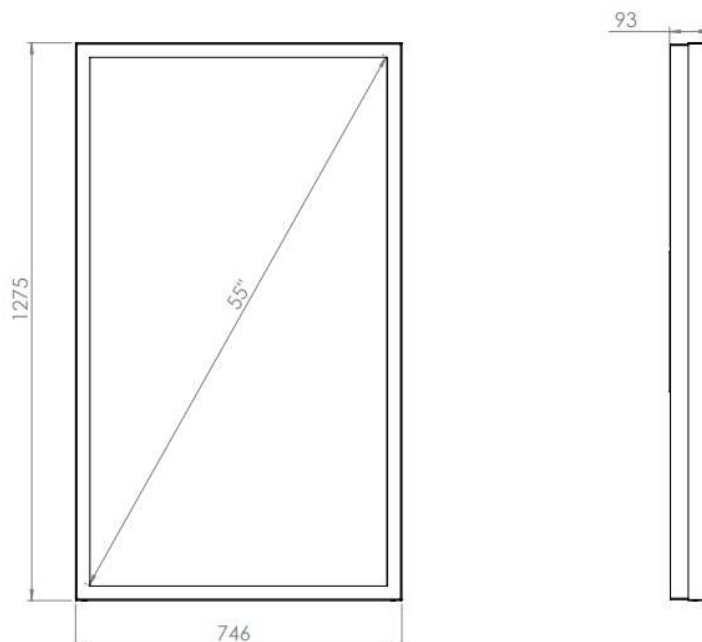

Our wall casing PROTECT use polycarbonate to protect the display. Different models in landscape and portrait mode to allow airflow from top to bottom as only the sides are covered completely to the wall. Space for computer and power plugs inside. Available in black and white as standard but custom colors and materials like brass and stainless can be ordered upon request.

TECHNICAL DRAWING

SPECIFICATION

Features

No visible cables
Space for computer and powerplugs inside
Covered from sides
Cable outlets on top and bottom
Optimized air ventilation for portrait mode
Wall mount included

Material options

Powder coated metal

Display options

VESA 200x200 / 300x300

Powder coating colors

Black, RAL 9005str
White, RAL 9003str
Custom color upon request

Part number & Description

WC5500-5001-51

Wall casing, Portrait, White, Polycarbonate