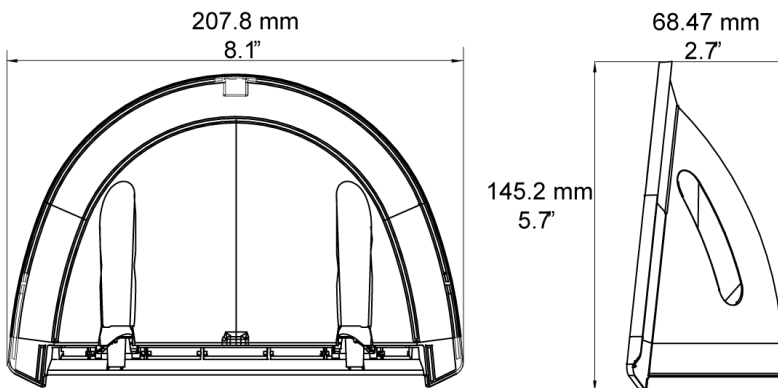

MSI Dome Camera Weathershield

Specifications

DMSLD-1001		
Package Contents	1 x Dome Camera Weathershield accessory including Torx mounting screw	
Dimensions	207.8 mm x 145.28 mm x 68.47 mm (8.1" x 5.7" x 2.7")	
Weight	Weathershield	0.17 lbs (77 g)
	Box	0.53 lbs (240 g)
Finish	Plastic, injection molded, Pantone 427C	
Material	Polycarbonate	

Outline Dimensions

Aug 2024 | Rev 1