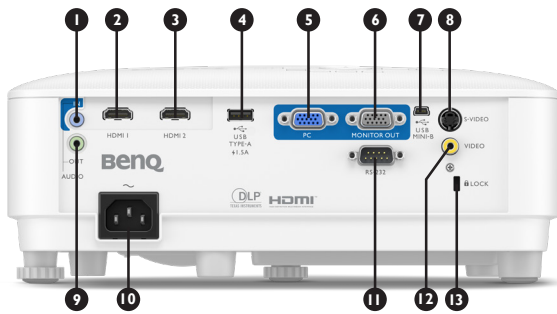

Input and Output Terminals

- ❶ Audio Input (mini jack)
- ❷ HDMI-1
- ❸ HDMI-2
- ❹ USB Type A (1.5A power)
- ❺ Computer Input (D-sub 15pin, Female)
- ❻ Monitor Output (D-sub 15pin, Female)
- ❼ USB Type mini B (For FW upgrade)
- ❽ S-Video
- ❾ Audio Output (mini jack)
- ❿ AC Power cord inlet
- ⓫ RS232 Input (D-sub 9pin, male)
- ⓬ Composite Video (RCA)
- ⓭ Kensington anti-theft lock slot