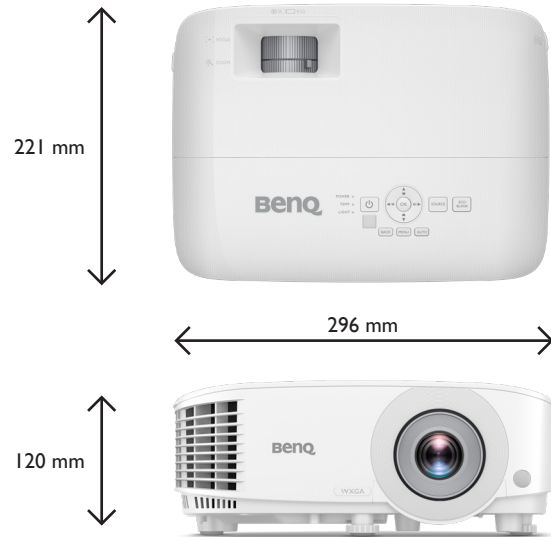

Dimensions