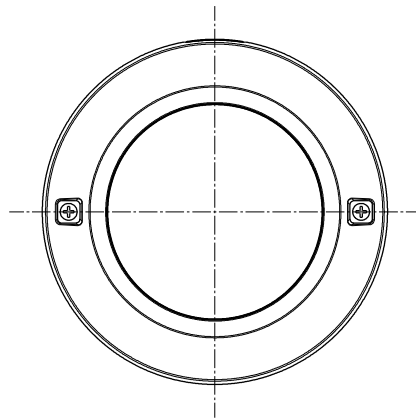

WV-QCL100-W
Mount Bracket

WV-QEM100-W
Mount Bracket

WV-Q105A
Mount Bracket

WV-QSR100-W
Sun Shade

Mass : Approx. 350 g {0.77 lbs}

WV-U2132LA