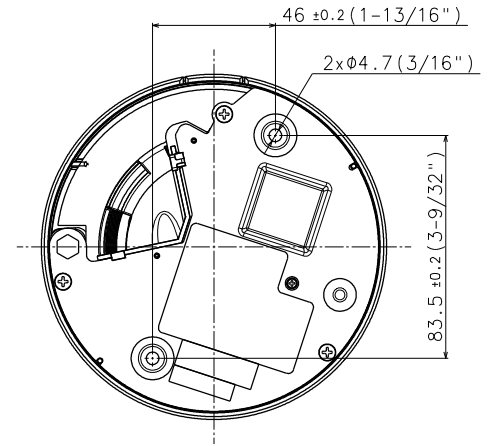

Recognize (125ppm / 38ppf)	Wide: 7.2 m / 23.7 ft, Tele: 19.7 m / 64.6 ft
Identify (250ppm / 76ppf)	Wide: 3.6 m / 11.9 ft, Tele: 9.8 m / 32.3 ft

Adjusting Angle

Adjusting Angle	Horizontal (PAN) angle: $\pm 180^\circ$, Vertical (TILT) angle: -30° - $+85^\circ$ Azimuth (YAW) angle: $\pm 100^\circ$
-----------------	--

Monitor Output (for Adjustment)	-
Audio input	-
Audio Output	-

External I/O Terminals	-
General	
Safety	UL (UL60950-1), c-UL (CSA C22.2 No.60950-1), CE, IEC60950-1
EMC	FCC (Part15 ClassA), ICES003 ClassA, EN55032 ClassB, EN55024
Power Source and Power Consumption	PoE (IEEE802.3af compliant) Device : DC48 V 120 mA, Approx. 5.8 W (Class 2 device)
Ambient Operating Temperature	-10 °C to +50 °C (+14 °F to +122 °F) {Power On range: 0 °C to +50 °C (+32°F to +122 °F)}
Ambient Operating Humidity	10 to 90 % (no condensation)
Dimensions	ø129.5 mm x 101 mm (H) {ø5-3/32 inches x 3-31/32 inches (H)} Dome radius 40 mm {1-9/16 inches}
Mass (Approx.)	Approx. 350 g {0.77 lbs}
Finish	Main body : ABS resin, i-PRO white Dome cover : acrylic resin, Clear

WV-QSR501-W
Mount Bracket

WV-QWL501-W
Mount Bracket

WV-QPL500-W
Mount Bracket

WV-QCN500-W
Mount Bracket

WV-QCL501-W
Mount Bracket

WV-QAT501-W
Attachment Pipe
Bracket

WV-QCL101-W
Mount Bracket

WV-QAT500-W
Attachment pipe

WV-QCL100-W
Mount Bracket

WV-QEM100-W
Mount Bracket

WV-Q105A
Mount Bracket

WV-QSR100-W
Sun Shade

Mass : Approx. 350 g {0.77 lbs}

WV-U2132LA