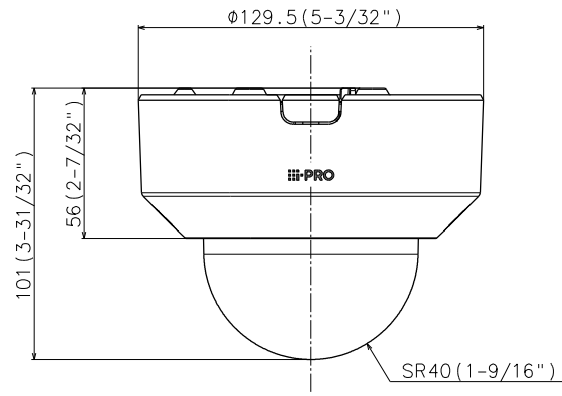

Monitor Output (for Adjustment)	-
Audio input	-
Audio Output	-

External I/O Terminals	-
General	
Safety	UL (UL60950-1), c-UL (CSA C22.2 No.60950-1), CE, IEC60950-1
EMC	FCC (Part15 ClassA), ICES003 ClassA, EN55032 ClassB, EN55024
Power Source and Power Consumption	PoE (IEEE802.3af compliant) Device : DC48 V 120 mA, Approx. 5.8 W (Class 2 device)
Ambient Operating Temperature	-10 °C to +50 °C (+14 °F to +122 °F) {Power On range: 0 °C to +50 °C (+32°F to +122 °F)}
Ambient Operating Humidity	10 to 90 % (no condensation)
Dimensions	ø129.5 mm x 101 mm (H) {ø5-3/32 inches x 3-31/32 inches (H)} Dome radius 40 mm {1-9/16 inches}
Mass (Approx.)	Approx. 350 g {0.77 lbs}
Finish	Main body : ABS resin, i-PRO white Dome cover : acrylic resin, Clear

WV-QCL100-W
Mount Bracket

WV-QEM100-W
Mount Bracket

WV-Q105A
Mount Bracket

WV-QSR100-W
Sun Shade

Mass : Approx. 350 g {0.77 lbs}

WV-U2132LA