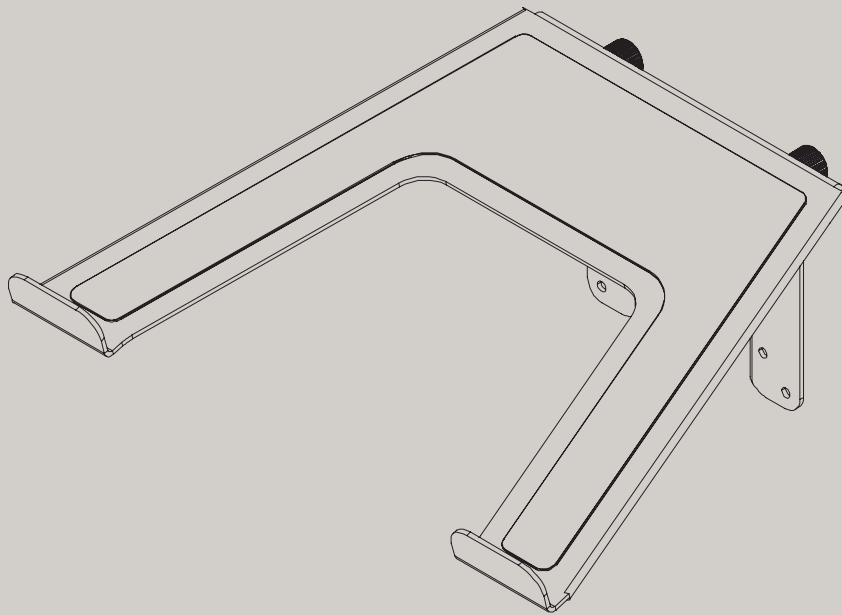

RAISE LAPTOP HOLDER⁰¹

Dimensions

See user manual for assembly instructions.

RAISE LAPTOP HOLDER⁰¹

VESA 100/100, BLACK/WHITE/SILVER

ART. NO

4001000109	BLACK
4001000101	WHITE
4001000102	SILVER

Technical data

MATERIAL	STEEL
COLOUR	BLACK RAL 9005, WHITE RAL 9016, SILVER
FINISH	BLACK/WHITE-MATTE, SILVER-METALLIC
VESA	75/100
LENGHT	240mm
WIDTH	290mm
HIGHT	40mm