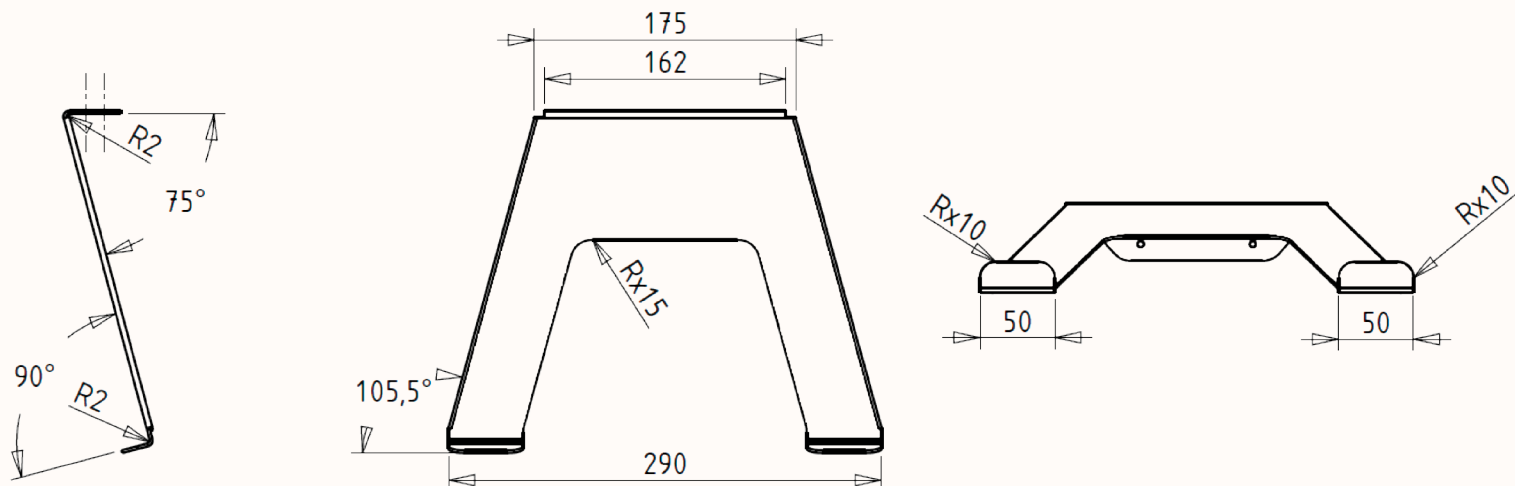

RAISE LAPTOP HOLDER⁰¹

Dimensions

See user manual for assembly instructions.

RAISE LAPTOP HOLDER⁰¹

VESA 100/100, BLACK/WHITE/SILVER

ART. NO

4001000109	BLACK
4001000101	WHITE
4001000102	SILVER

Technical data

MATERIAL	STEEL
COLOUR	BLACK RAL 9005, WHITE RAL 9016, SILVER
FINISH	BLACK/WHITE-MATTE, SILVER-METALLIC
VESA	75/100
LENGHT	240mm
WIDTH	290mm
HIGHT	40mm