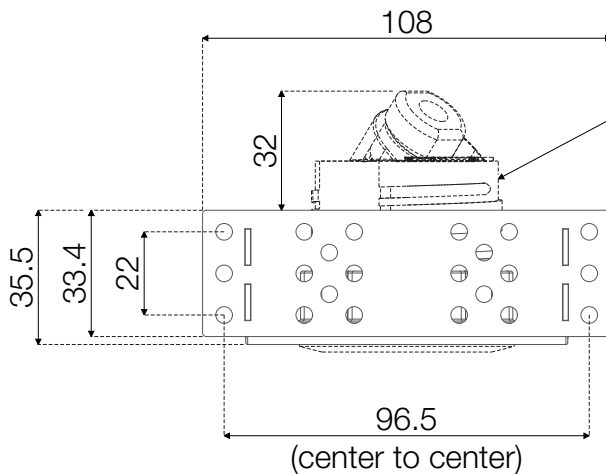

□ 935-SF01W

■ 935-SF01B

Powerdot Bracket Mini, Single

Front view

Spot for Powerdot MINI:

- 935-PM50 / 935-PM50W
- 935-PM51 / 935-PM51W

Side view

Powerdot MINI (not included)