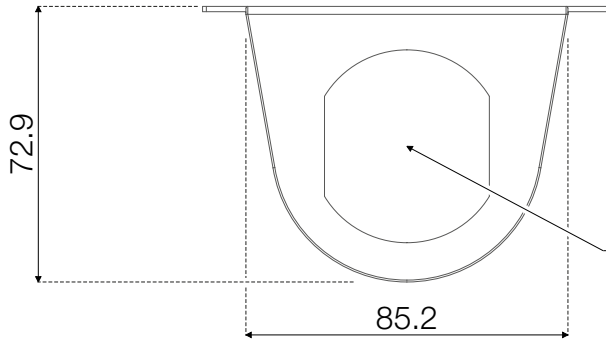

□ 935-SF01W

■ 935-SF01B

Powerdot Bracket Mini, Single

Front view

Spot for Powerdot MINI:

- 935-PM50 / 935-PM50W
- 935-PM51 / 935-PM51W

Side view

Powerdot MINI (not included)