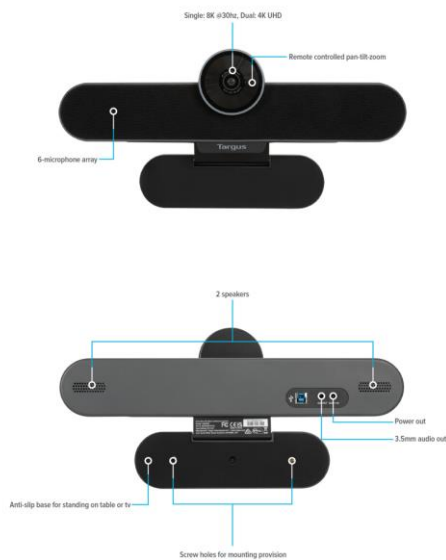

AEM350

What's in the Box:

- AEM350
- Remote Control
- AC Adapter
- Webcam cover
- USB Cable (2 m)
- User Guide
- AAA Battery x2
- Screws x4
- Drywall Anchors x4
- L Bracket
- Thumb screws

Voice

Microphones	6 microphones array
Microphone coverage	180-degrees
Microphone pickup range	Up to 6 m
Beamforming	Yes
Full Duplex	Yes
Frequency response	120 Hz – 16 kHz
Sensitivity	-26 dB +/- 1dB
Sampling rate	48 KHz
Distortion	N/A
Noise Reduction/ Cancelling	Yes - Noise suppressing algorithm
Acoustic Echo Cancelling	Yes
Recommend number of participants	Up to 8
Other Microphone features	AGC (Automatic Gain Control)

Dimensions

Length x Width x Height (cm)	35.2 x 11.85 x 7.55 cm
Weight (kg)	0.89 Kg (AEM350 only) 1.3 Kg (with other accessory)

Configurations

AEM350UKZ	with UK power adapter only
AEM350EUZ	with EU power adapter only

Targus® All-in-One 4K Video Conference System

Camera	
Lens Construction	6 element - 4G2P
Lens Aperture	f/2.2
Lens Field of View (FoV) - Horizontal / Vertical / Diagonal	H: 120 degrees / V: 76 degrees / D: 128 degrees
Lens unit Pan & Tilt - Horizontal / Vertical	Manual - H: 8 degrees (total 16 degrees) / V: 5 degrees (total 10 degrees)
Total Room Coverage (field of view + pan and tilt)	H: 136 degrees / V: 86 degrees
Auto Focus	No - Fixed Focus
Auto Focus method	N/A
Lens Focal length	N/A
Sensor Type	Sony Low-illumination CMOS
Sensor Size	1/2.8-type
Sensor Native resolution	8.5 MegaPixels
Video resolution/ frame rate	4K UHD @ 30 fps (up to 3840 x 2160 pixels)
Digital Zoom, Pan, Tilt & Zoom (PTZ)	5x Digital Zoom in Full HD Digital PTZ via remote control
Video Codec	MJPEG, YUY2
Image correction	Backlight Compensation (via Remote control), Low-light compensation
Active conference notification	Ring LED
Face/ Human figure detection	No