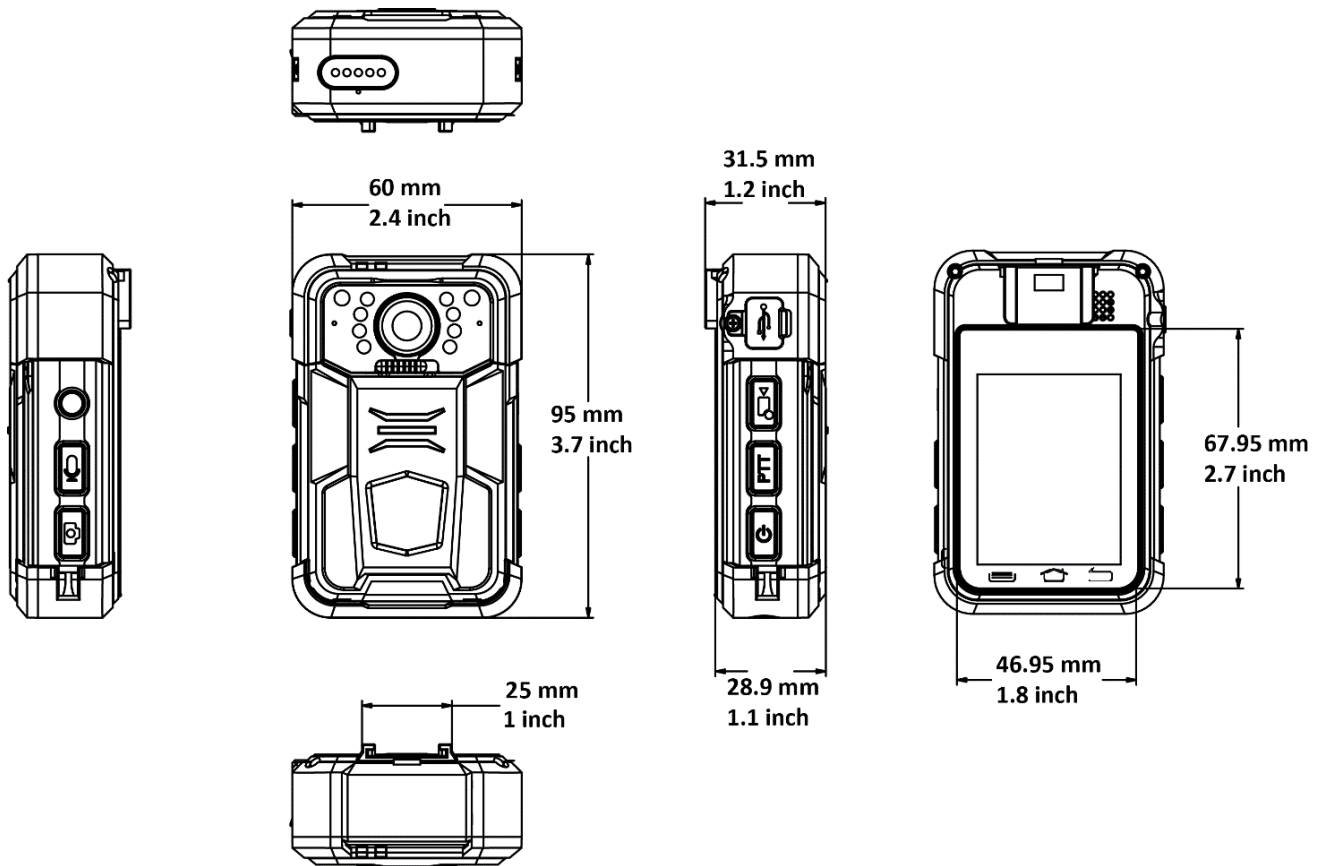

Dimension

Distributed by

HIKVISION®

Headquarters

No.555 Qianmo Road, Binjiang District,
Hangzhou 310051, China
T +86-571-8807-5998
overseasbusiness@hikvision.com

Hikvision USA
T +1-909-895-0400
sales.usa@hikvision.com

Hikvision Australia
T +61-2-8599-4233
salesau@hikvision.com

Hikvision India
T +91-22-28469900
sales@pramahikvision.com

Hikvision Canada
T +1-866-200-6690
sales.canada@hikvision.com

Hikvision Thailand
T +662-275-9949
sales.thailand@hikvision.com

Hikvision Europe
T +31-23-5542770
sales.eu@hikvision.com

Hikvision Italy
T +39-0438-6902
info.it@hikvision.com

Hikvision Brazil
T +55 11 3318-0050
Latam.support@hikvision.com

Hikvision Turkey
T +90 (216)521 7070- 7074
sales.tr@hikvision.com

Hikvision Malaysia
T +601-7652-2413
sales.my@hikvision.com

Hikvision UK & Ireland
T +01628-902140
sales.uk@hikvision.com

Hikvision South Africa
Tel: +27 (10) 0351172
sale.africa@hikvision.com

Hikvision France
T +33(0)1-85-330-450
info.fr@hikvision.com

Hikvision Kazakhstan
T +7-727-9730667
nikia.panfilov@hikvision.ru

Hikvision Vietnam
T +84-974270888
sales.vt@hikvision.com

Hikvision UAE
T +971-4-4432090
salesme@hikvision.com

Hikvision Singapore
T +65-6684-4718
sg@hikvision.com

Hikvision Spain
T +34-91-737-16-55
info.es@hikvision.com

Hikvision Tashkent
T +99-87-1238-9438
uzb@hikvision.ru

Hikvision Hong Kong
T +852-2151-1761
info.hk@hikvision.com

Hikvision Russia
T +7-495-669-67-99
saleru@hikvision.com

Hikvision Korea
T +82-(0)31-731-8817
sales.korea@hikvision.com

Hikvision Poland
T +48-22-460-01-50
info.pl@hikvision.com

Hikvision Indonesia
T +62-21-2933759
Sales.Indonesia@hikvision.com

Hikvision Colombia
sales.colombia@hikvision.com