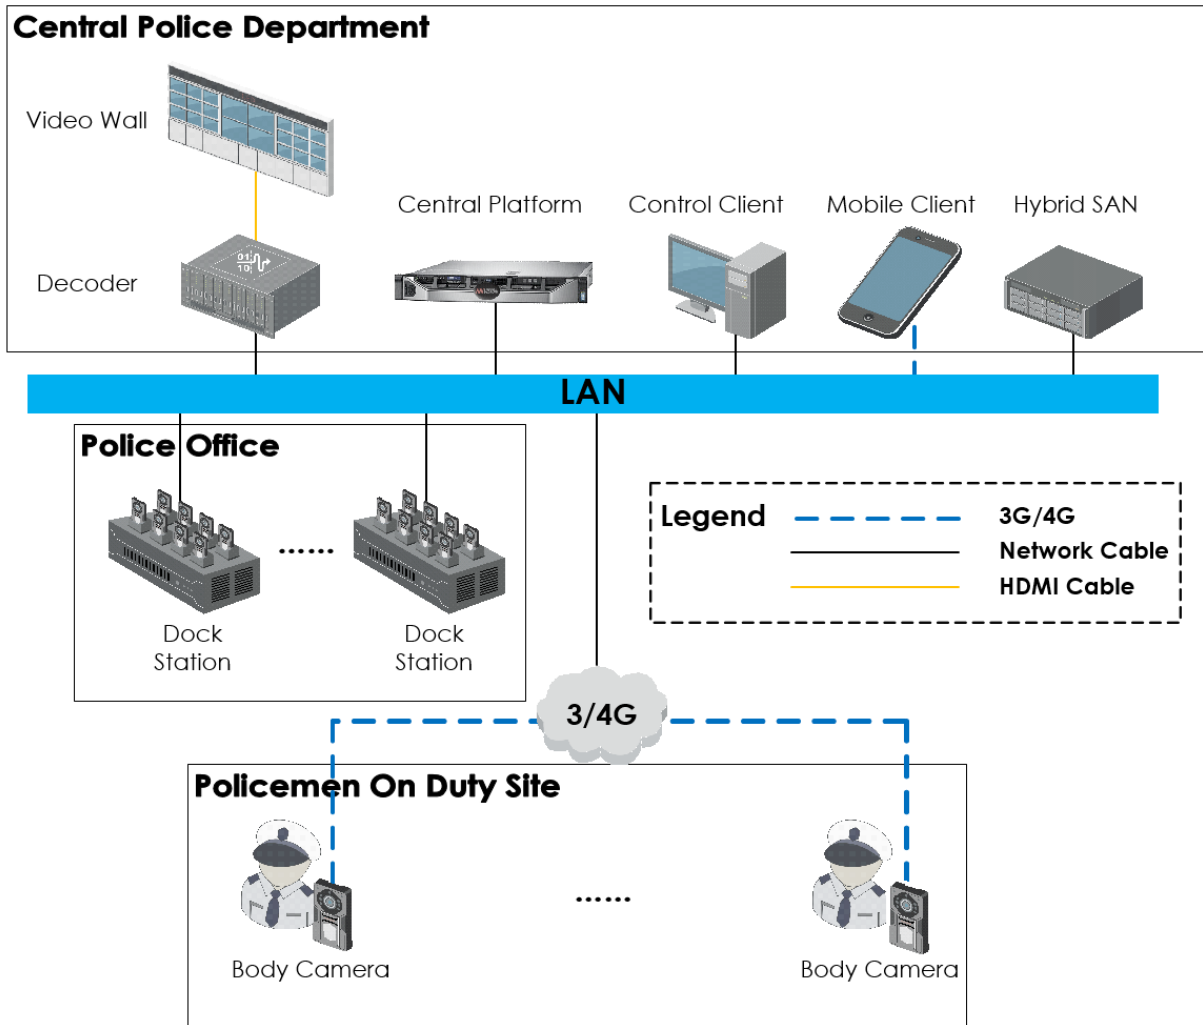

Typical Application