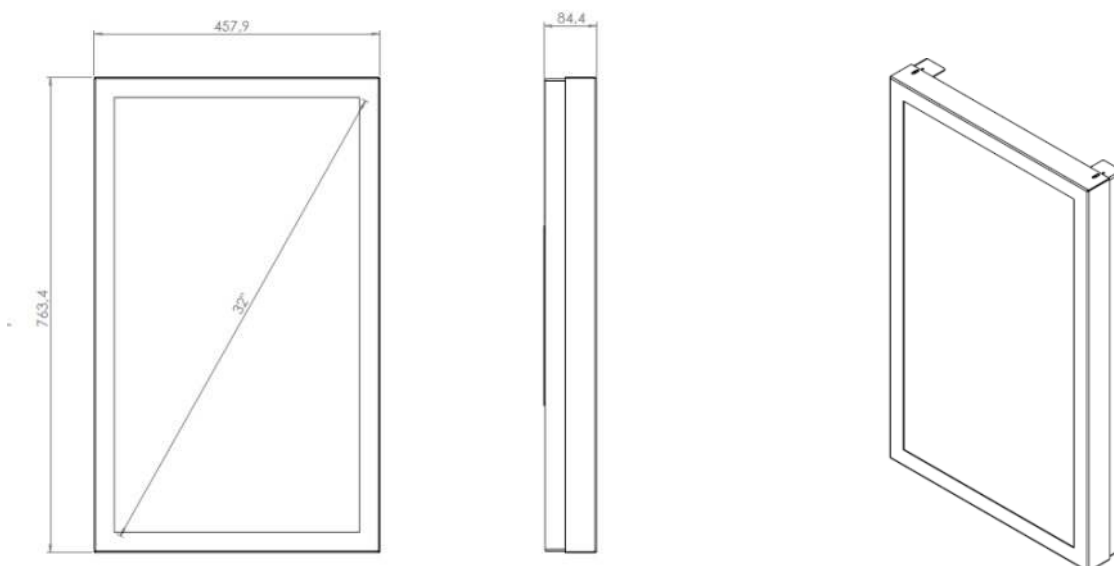

Our Wall casing Protect use polycarbonate to protect the display. Different models in landscape and portrait mode to allow airflow from top to bottom as only the sides are covered completely to the wall. Space for computer and power plugs inside. Available in black and white as standard but custom and materials like brass and stainless can be ordered upon request.

TECHNICAL DRAWING

SPECIFICATION

Features

No visible cables
Space for computer and powerplugs inside
Covered from sides
Cable outlets on top and bottom
Optimized air ventilation for portrait mode
Wall mount included
Polycarbonate protection

Material options

Powder coated metal

Display options

VESA 200x200 / 300x300

Powder coating colors

Black, RAL 9005str
White, RAL 9003str
Custom color upon request

Part number & Description

WC3200-5001-51

Wall casing, Portrait, White, Polycarbonate