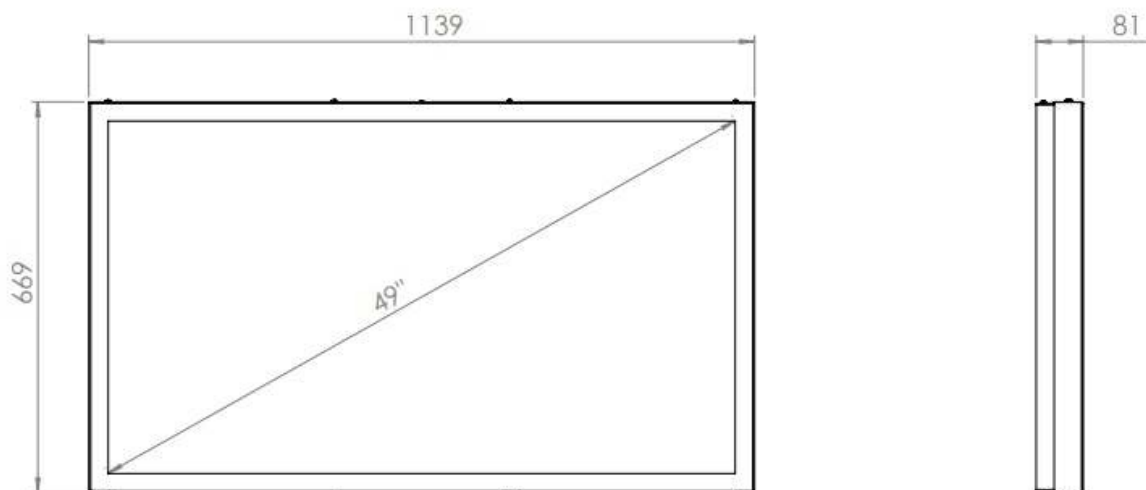

Our wall casing EASY is designed to give a professional signage feeling. Different models in landscape and portrait mode to allow airflow from top to bottom as only the sides are covered completely to the wall. Space for computer and power plugs inside. Available in black and white as standard.

TECHNICAL DRAWING

SPECIFICATION

Features

No visible cables
Space for computer and powerplugs inside
Covered from sides
Cable outlets on top and bottom
Optimized air ventilation for portrait mode
Wall mount included

Material options

Powder coated metal

Display options

VESA 200x200 / 300x300

Powder coating colors

Black, RAL 9005str
White, RAL 9003str
Custom color upon request

Part number & Description

WC4900-5001-02

Wall casing, Portrait, Black