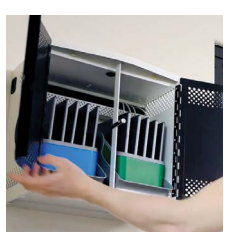

iQ™ 10 Charging Station with USB-C PD

Quickly charge, store, secure and transport up to 10 iPad® or tablet devices.

iQ 10 Charging Station with USB-C PD Specs: 15.93"(L) x 12.62"(W) x 16.13"(H) | 31.4 lbs.

LocknCharge makes life easier.

Baskets by LocknCharge. These ain't your grandma's Longaberger baskets. Slotted device Baskets by LocknCharge make device deployments faster, safer and more efficient.

Organized Cables. Minimize cord chaos by keeping those gosh darn cables secure once and for all. Cables stay organized in the unique top channel, allowing you to plug in devices quickly after each use. Excess from each cord is stored in a separate compartment, keeping your station neat and tidy.

Efficient Power Delivery (PD) Charging. Quickly charge 10 devices at once at 30W of power per USB-C port. USB-C PD (Power Delivery) is a fast charging technology that delivers much higher levels of power than standard charging when connected to a supported device.