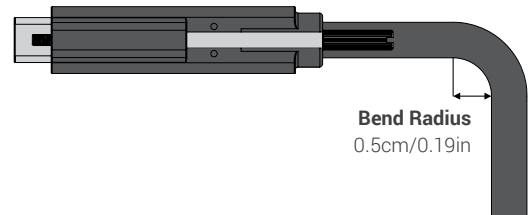

USB-C to C Superspeed Active Optical Cable

CAB-USBC-15

Quickstart Guide

💡 WyreStorm recommends reading through this document in its entirety to become familiar with the product's features prior to starting the installation process.

In the Box

- 1x CAB-USBC-15 Cable
- 1x Quickstart Guide

Wiring and Connections

⚠️ IMPORTANT! Installation Requirements

- Follow the labeling and the diagrams for connection to ensure proper operation.
- Due to the cables diameter, the cable cannot have a bend radius greater than 0.5cm/0.19in. Keep this mind when routing cables around objects and inside of walls.
- The cables have a max pull tension of 20kg/44lbs. Keep this in mind when routing the cable within cabinets or walls to avoid damaging the cable.

Audio and Video		
Video Resolution (Max)	1920x1080p @60Hz 3840x2160p @30Hz 8bit 4:4:4	15m/49ft
Maximum Pixel Clock	300Mhz	
Supported Standards	RGB USB USB Alt-Mode	
Communication and Control		
USB	USB 3.2 Gen 1 Superspeed 5Gbps	
Power		
Power Consumption	1100mW (5v input)	
Power Delivery	20V 3A (60w)	
Environmental		
Operating Temperature	14°F ~ 158°F (-10°C ~ 70°C) 0% ~ 85%, non-condensing	
Storage Temperature	-40°F ~ 185°F (-40°C ~ 85°C) 0% ~ 85%, non-condensing	
Max Cable Bend Radius	0.5cm/0.19in	
Max Pull Tension/Tensile Strength	20kg/44lbs (200n)	
Dimensions and Weight		
Length x Width x Height	Connector W/O Screw Lock: 56mm x 13.3mm x 8.6mm Connector with Screw Lock: 56mm x 13.3mm x 13.9mm	
Cable Diameter	6.5mm	
Regulatory		
Safety and Emission	CE FCC RoHS EAC RCM	