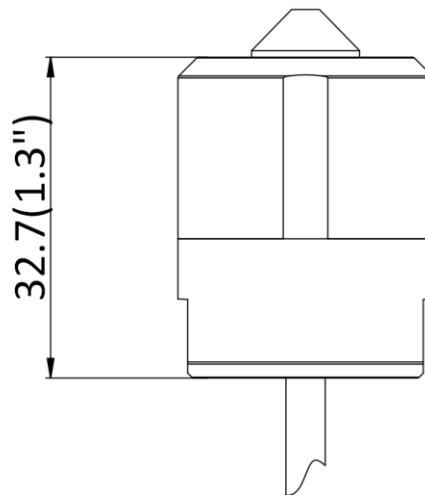

Dimension	Main body: 77.5 mm × 69 mm × 26 mm (3.1" × 2.7" × 1.0") L10: Ø26 mm × 40 mm (Ø1.0" × 1.6") L20: 37 mm × 26 mm × 25 mm (1.5" × 1.0" × 1.0") L30: Ø26 mm × 50 mm (Ø1.0" × 2.0")
Package Dimension	Kit/Main body: 254 mm × 164 mm × 130 mm (10" × 6.5" × 5.1") Camera: 219 mm × 139 mm × 100 mm (8.6" × 5.5" × 3.9")
Weight	Main body: approx. 90 g (0.2 lb.) Camera: approx. 90 g (0.2 lb.)
With Package Weight	Main body: approx. 456 g (1.0 lb.) Package (with 8 m cable): approx. 991 g (2.2 lb.) Package (with 2 m cable): approx. 776 g (1.7 lb.) Camera (with 8 m cable): approx. 676 g (1.5 lb.) Camera (with 2 m cable): approx. 451 g (1.0 lb.)
Storage Conditions	-30 °C to 60 °C (-22 °F to 140 °F). Humidity 95% or less (non-condensing)
Startup and Operating Conditions	-30 °C to 60 °C (-22 °F to 140 °F). Humidity 95% or less (non-condensing)
Language	18 languages: English, Traditional Chinese, Russian, Turkish, Japanese, Korean, Thai, Vietnamese, Estonian, Bulgarian, Hungarian, Czech, Slovak, French, Italian, German, Spanish, Portuguese
General Function	One-key reset, heartbeat, mirror, password protection, privacy mask, rotate, watermark, IP address filter
Length of Lens Cable	2 m (6.6 ft.) and 8 m (26.2 ft.) optional
Approval	
EMC	FCC (47 CFR Part 15, Subpart B); CE-EMC (EN 55032: 2015, EN 61000-3-2:2019, EEN 61000-3-3:2013+A1:2019, EN 50130-4: 2011+A1: 2014); RCM (AS/NZS CISPR 32: 2015); IC (ICES-003: Issue 7); KC (KN 32: 2015, KN 35: 2015)
Safety	UL (UL 62368-1); CB (IEC 62368-1:2014+A11); CE-LVD (EN 62368-1:2014/A11:2017); BIS (IS 13252(Part 1):2010/ IEC 60950-1 : 2005); LOA (IEC/EN 60950-1)
Environment	CE-RoHS (2011/65/EU); WEEE (2012/19/EU); Reach (Regulation (EC) No 1907/2006)

▪ **Dimension**

L10:

L20:

L30:

Main Body:

Main Body with Bracket:

Unit: mm (inch)

Distributed by