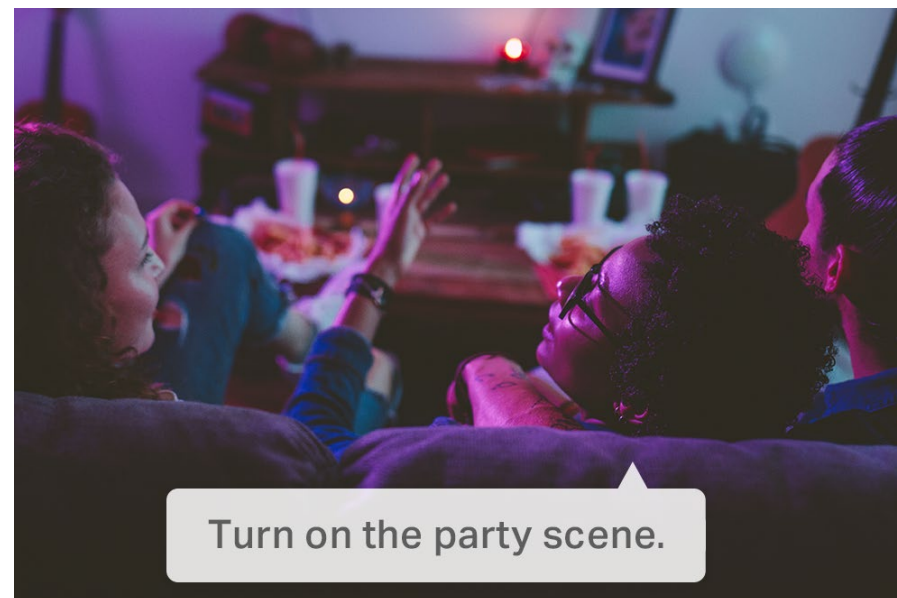

Free Up Your Hands with Voice Control

You can use Amazon Alexa or Google Assistant to control your device with voice commands like "Alexa, turn on the light please". You can also control it via Siri® Shortcuts.