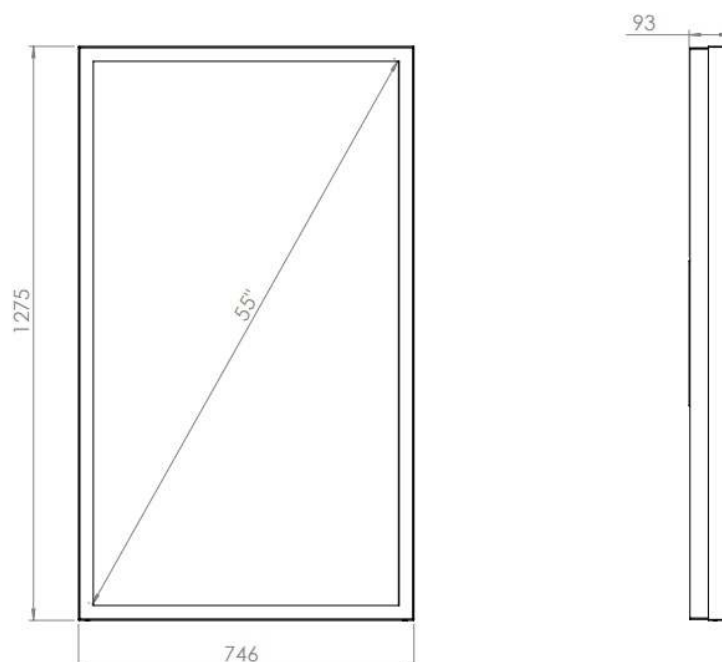

Our wall casing EASY is designed to give a professional signage feeling. Different models in landscape and portrait mode to allow airflow from top to bottom as only the sides are covered completely to the wall. Space for computer and power plugs inside. Available in black and white as standard.

TECHNICAL DRAWING

SPECIFICATION

Features

No visible cables
Space for computer and powerplugs inside
Covered from sides
Cable outlets on top and bottom
Optimized air ventilation for portrait mode
Wall mount included

Material options

Powder coated metal

Display options

VESA 200x200 / 300x300

Powder coating colors

Black, RAL 9005str
White, RAL 9003str
Custom color upon request

Part number & Description

WC5500-5001-01

Wall casing, Portrait, White