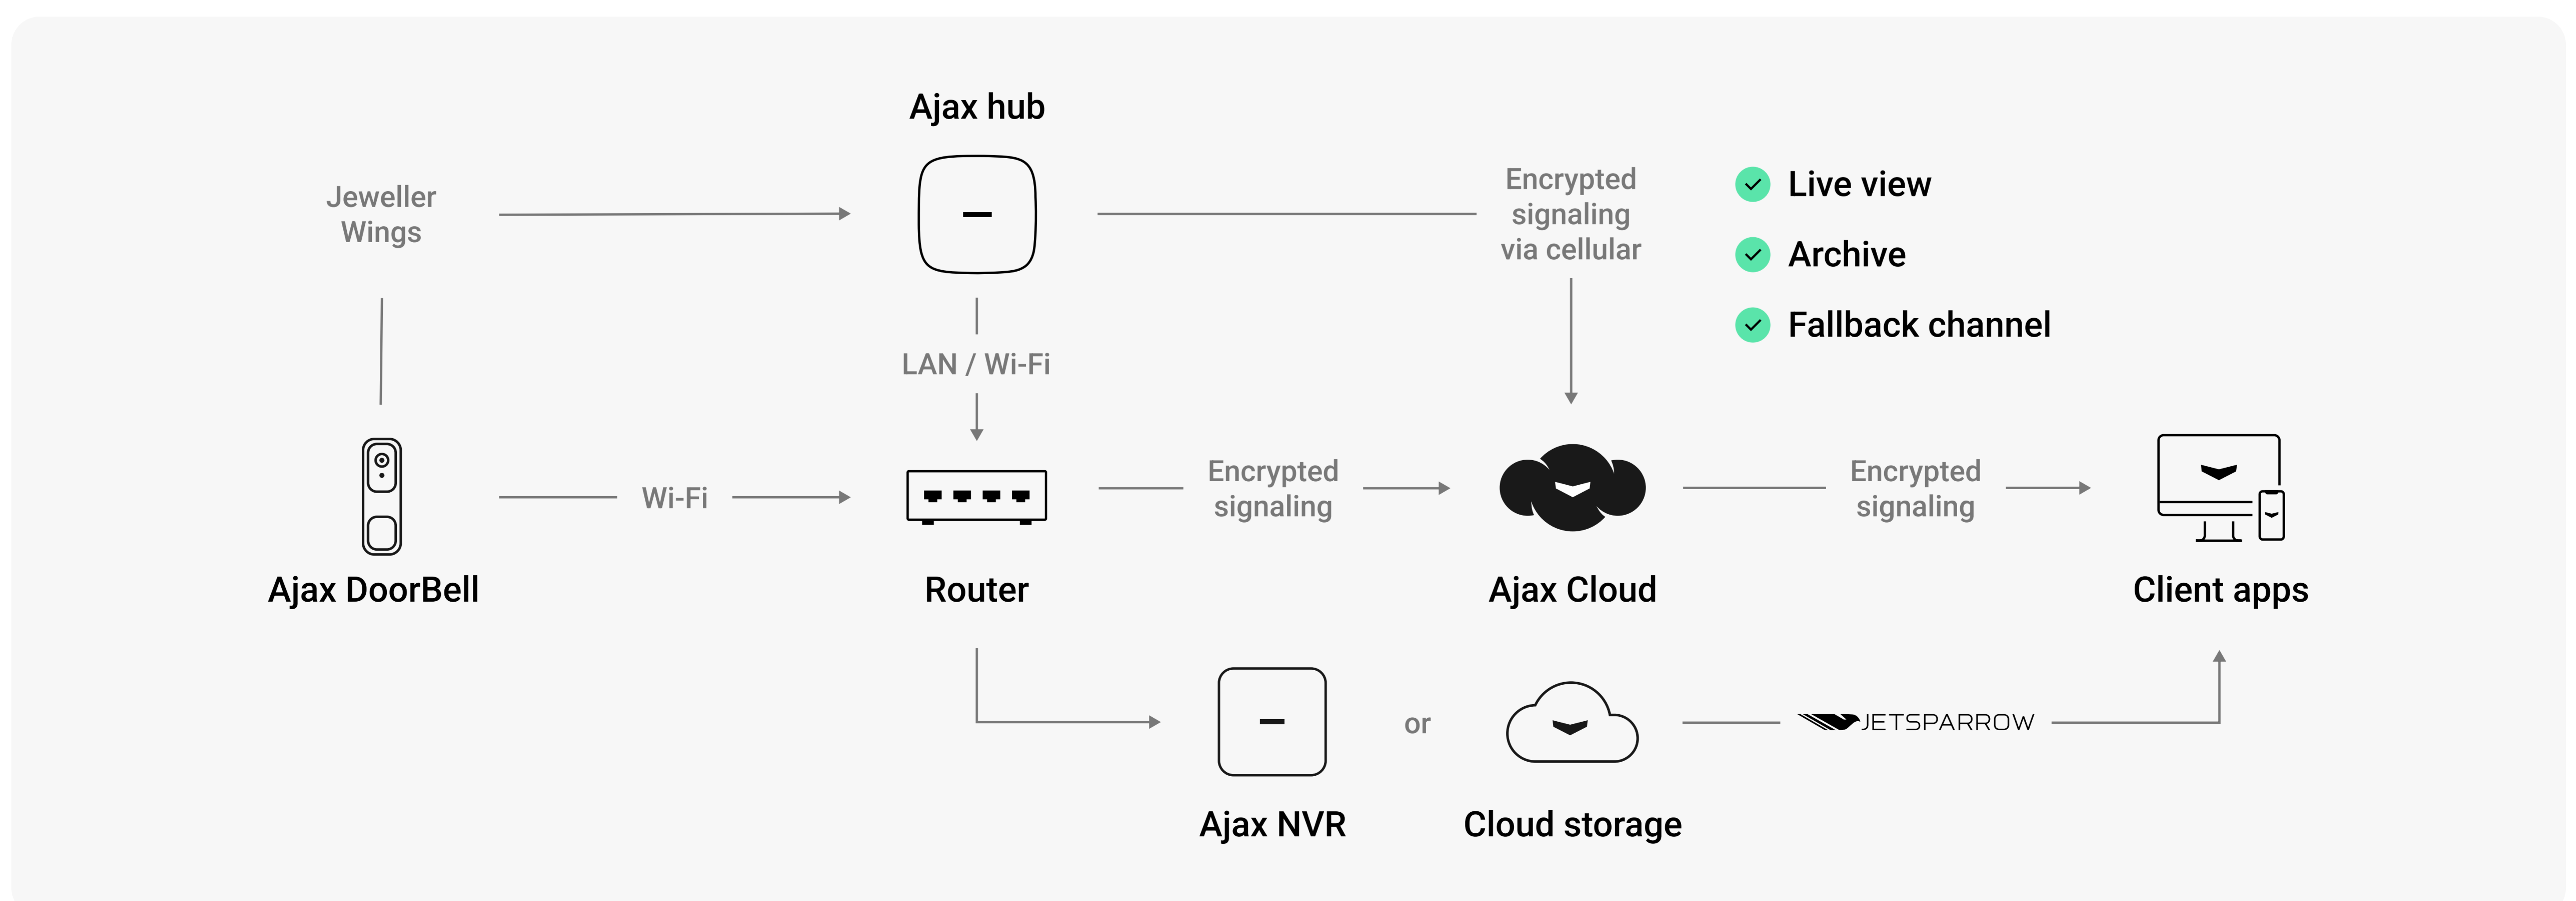

## Professional security at the front door

DoorBell is an outdoor device that combines the convenience of a smart doorbell with high-end security and video surveillance capabilities. When the doorbell's button is pressed, the user receives a notification, can view live video, and start a real-time conversation. Equipped with a PIR sensor and a wide-angle HDR camera powered by AI, the device detects people, animals, and vehicles and delivers excellent image quality. DoorBell also upholds Ajax's signature privacy features, seamless integration, and reliable backup options.

## Three operation options

Basic doorbell with fast and real-time video streaming

Video streaming with a secure private archive

AI-powered object recognition and smart video recording with short clips stored in the cloud archive<sup>1</sup>

## Reliable connection at all times

DoorBell uses Wi-Fi as its **primary communication channel**. The device is designed to amplify the signal and reduce radio interference, which ensures a more stable connection over greater distances.

Connecting DoorBell to an Ajax hub enables a **fallback communication channel**. This feature allows the device to continue transmitting events, alarms, and photos through the secure proprietary Jeweller and Wings radio protocols, even if the Wi-Fi connection is lost.