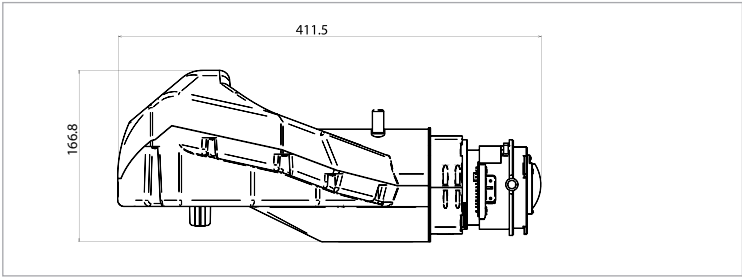

Order Code: 100015167

coming soon