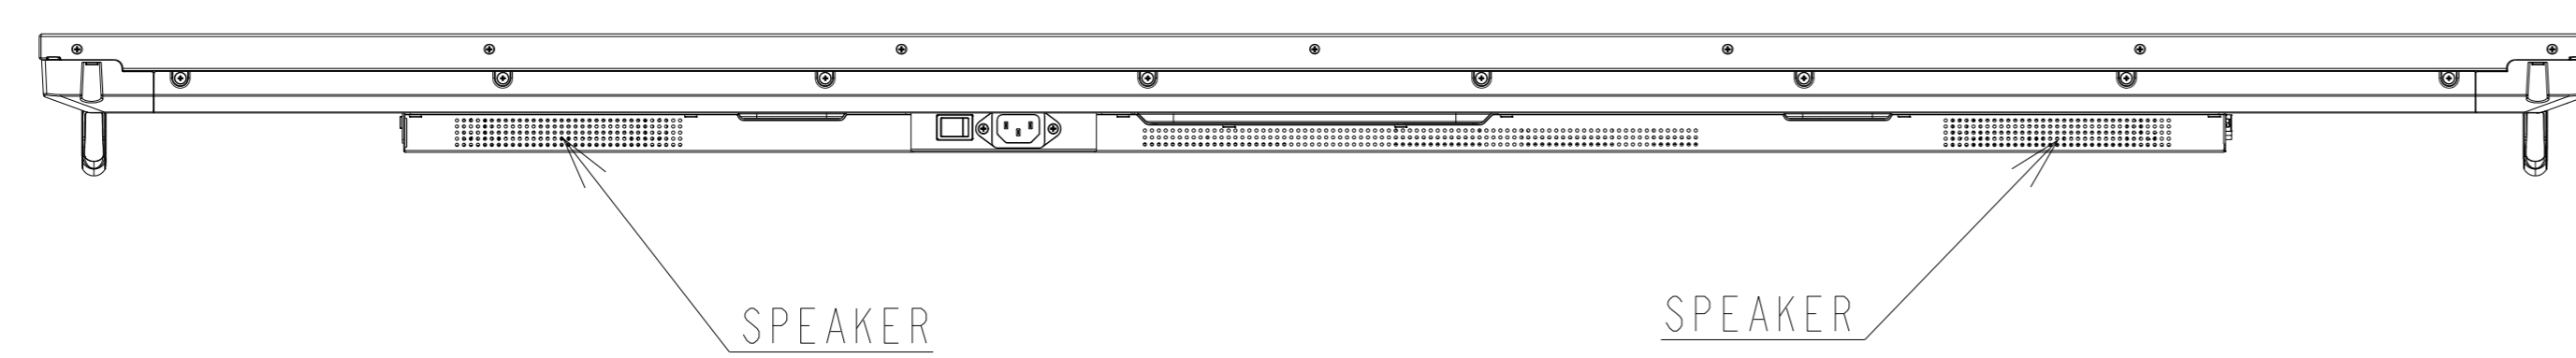

PN-ME652 OUTLINE

UNIT	mm
MODEL	PN-ME652
Sharp NEC Display Solutions, Ltd	
2023/09/15	