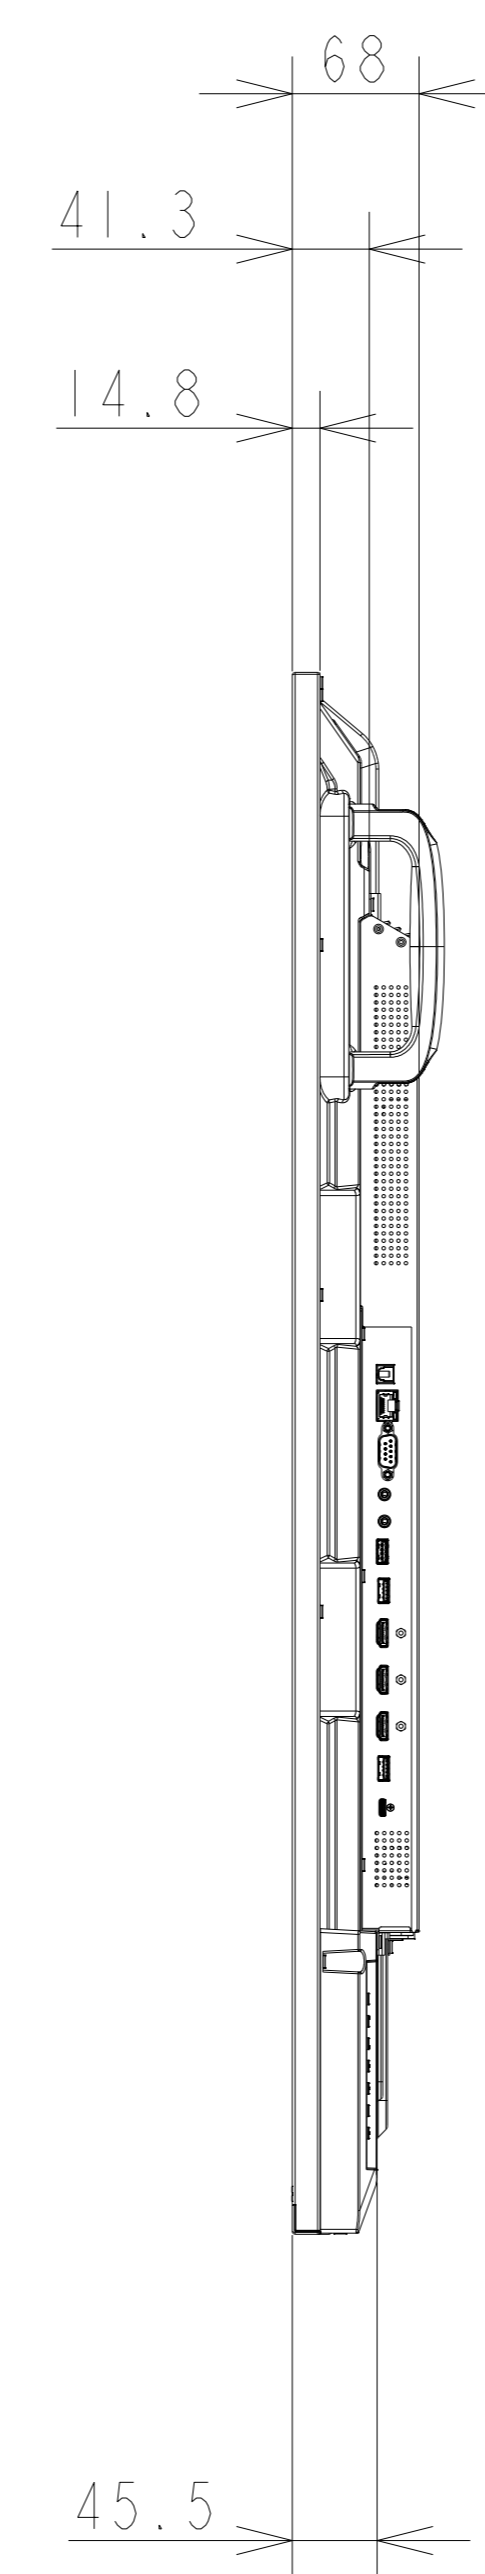

PN-ME652 OUTLINE

UNIT	mm
MODEL	PN-ME652
Sharp NEC Display Solutions, Ltd	
2023/09/15	