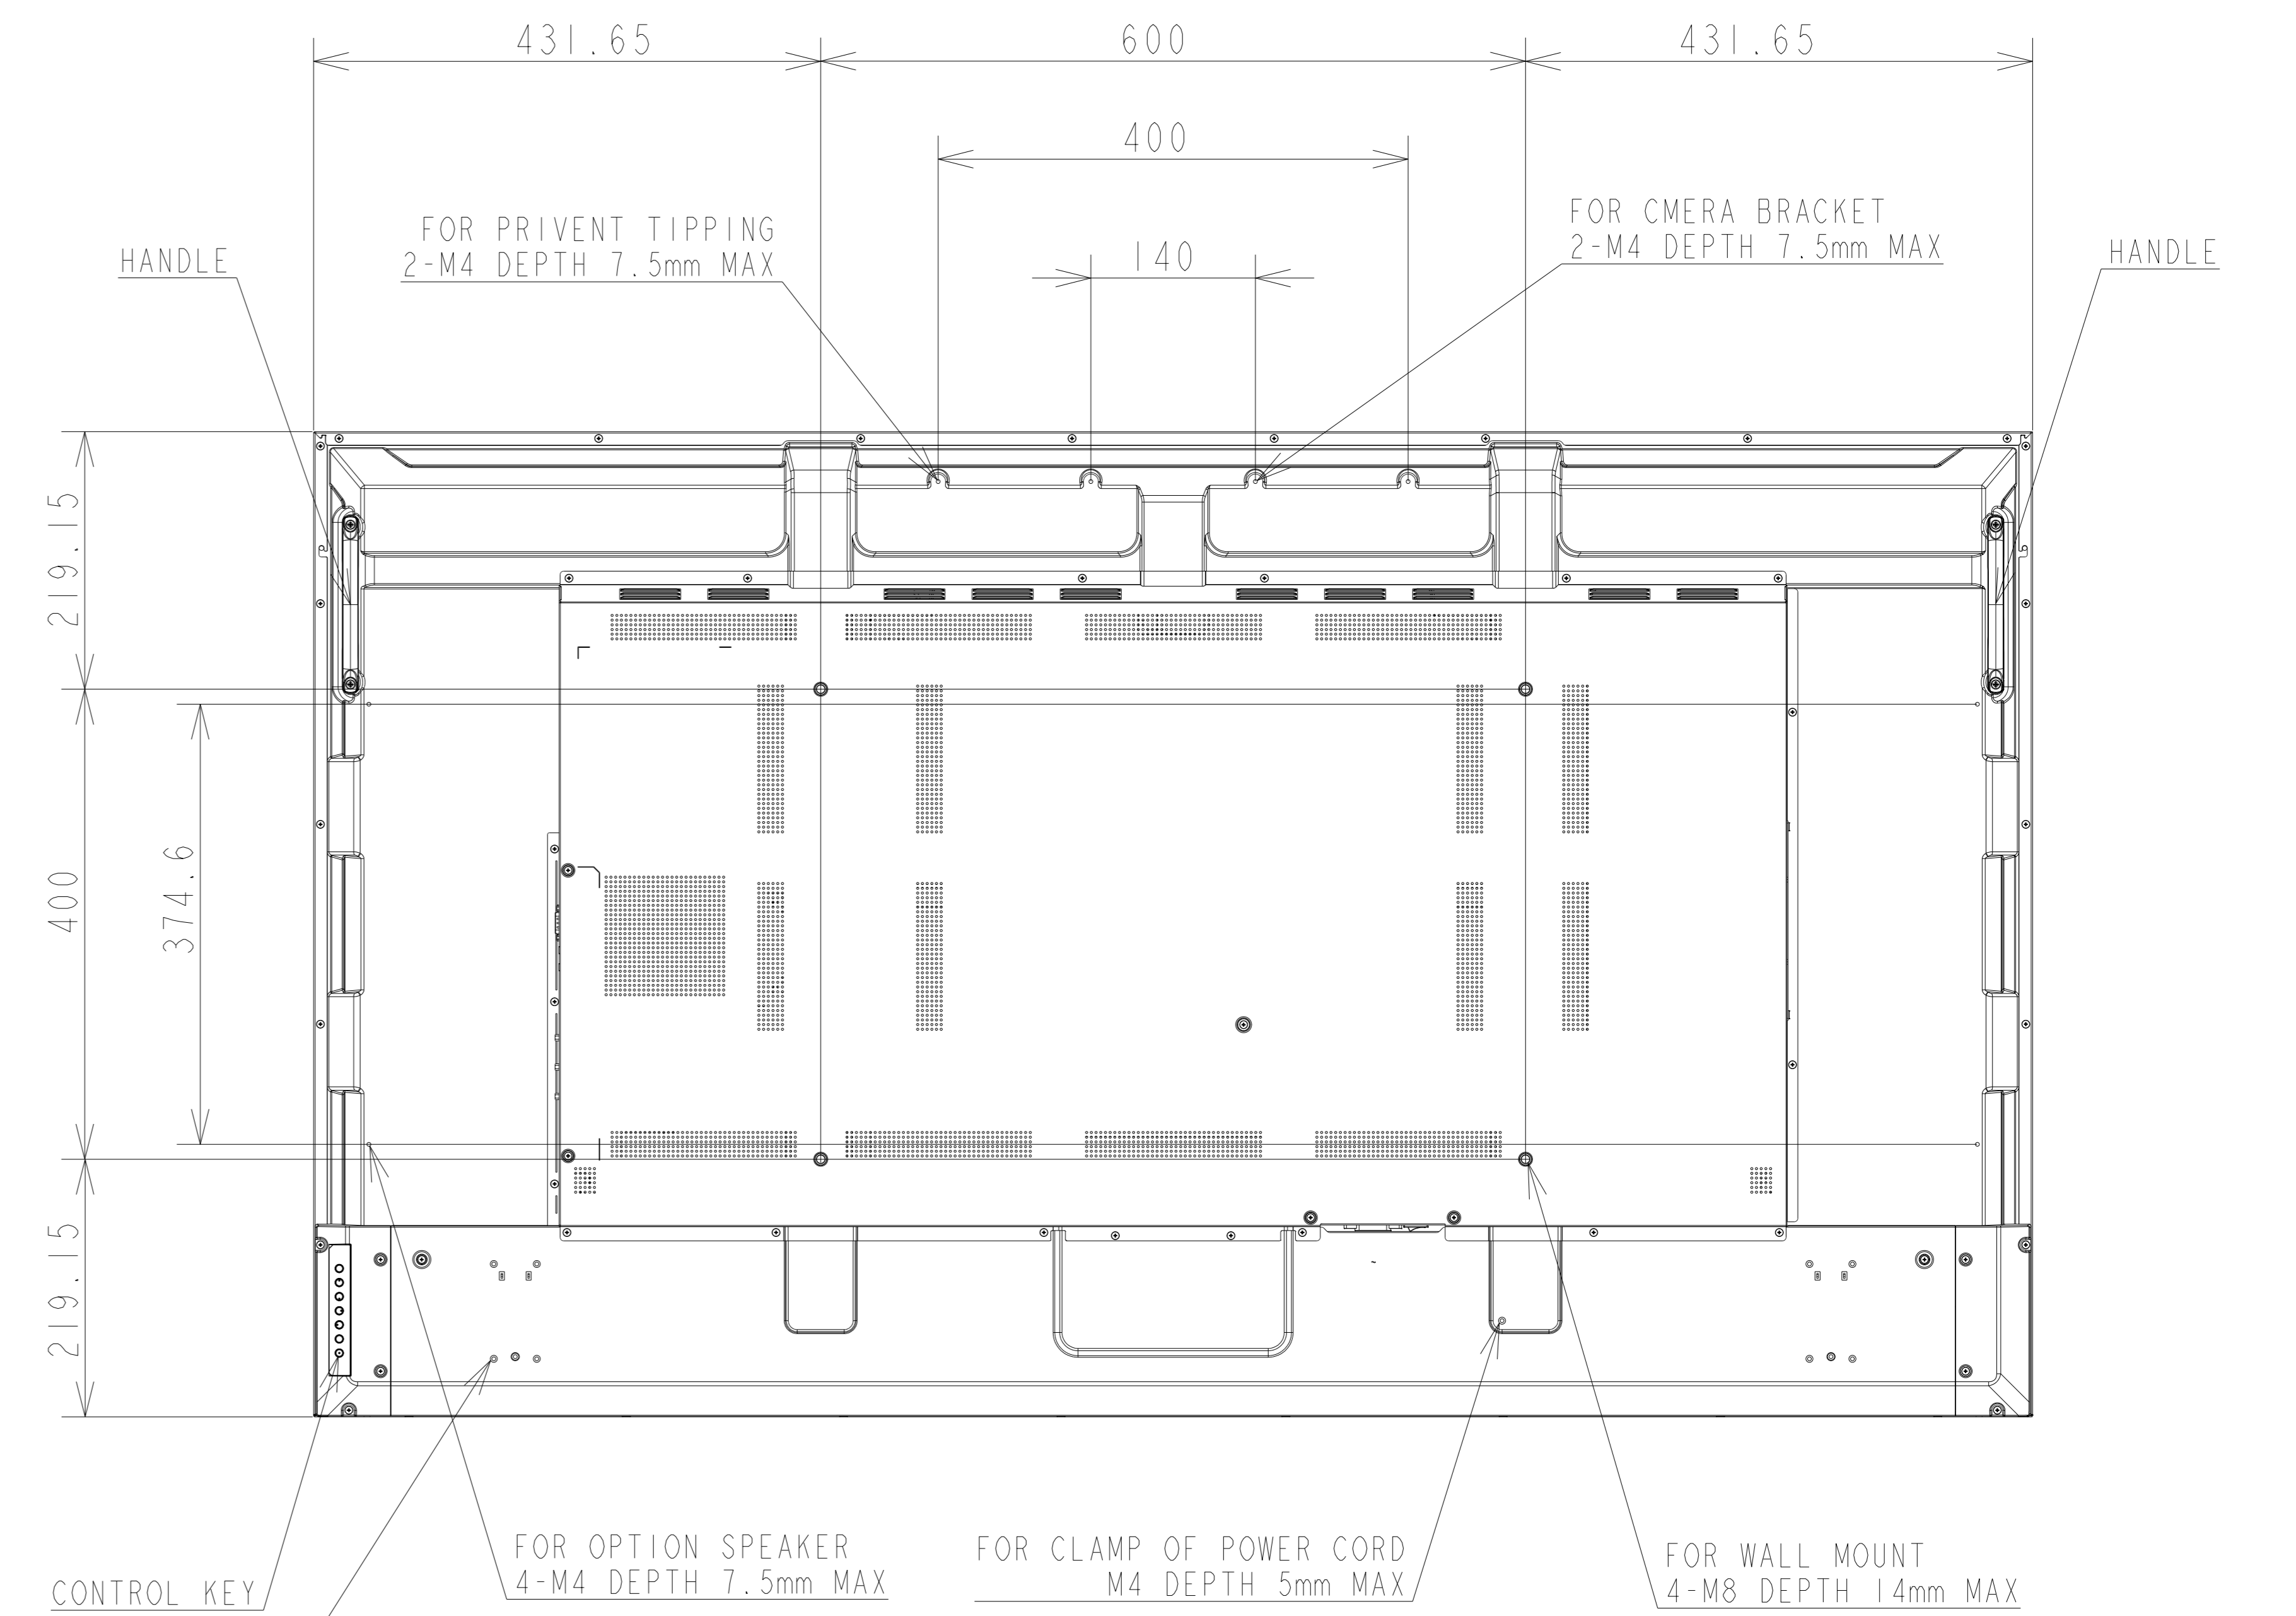

PN-ME652 OUTLINE

UNIT	mm
MODEL	PN-ME652
Sharp NEC Display Solutions, Ltd	
2023/09/15	