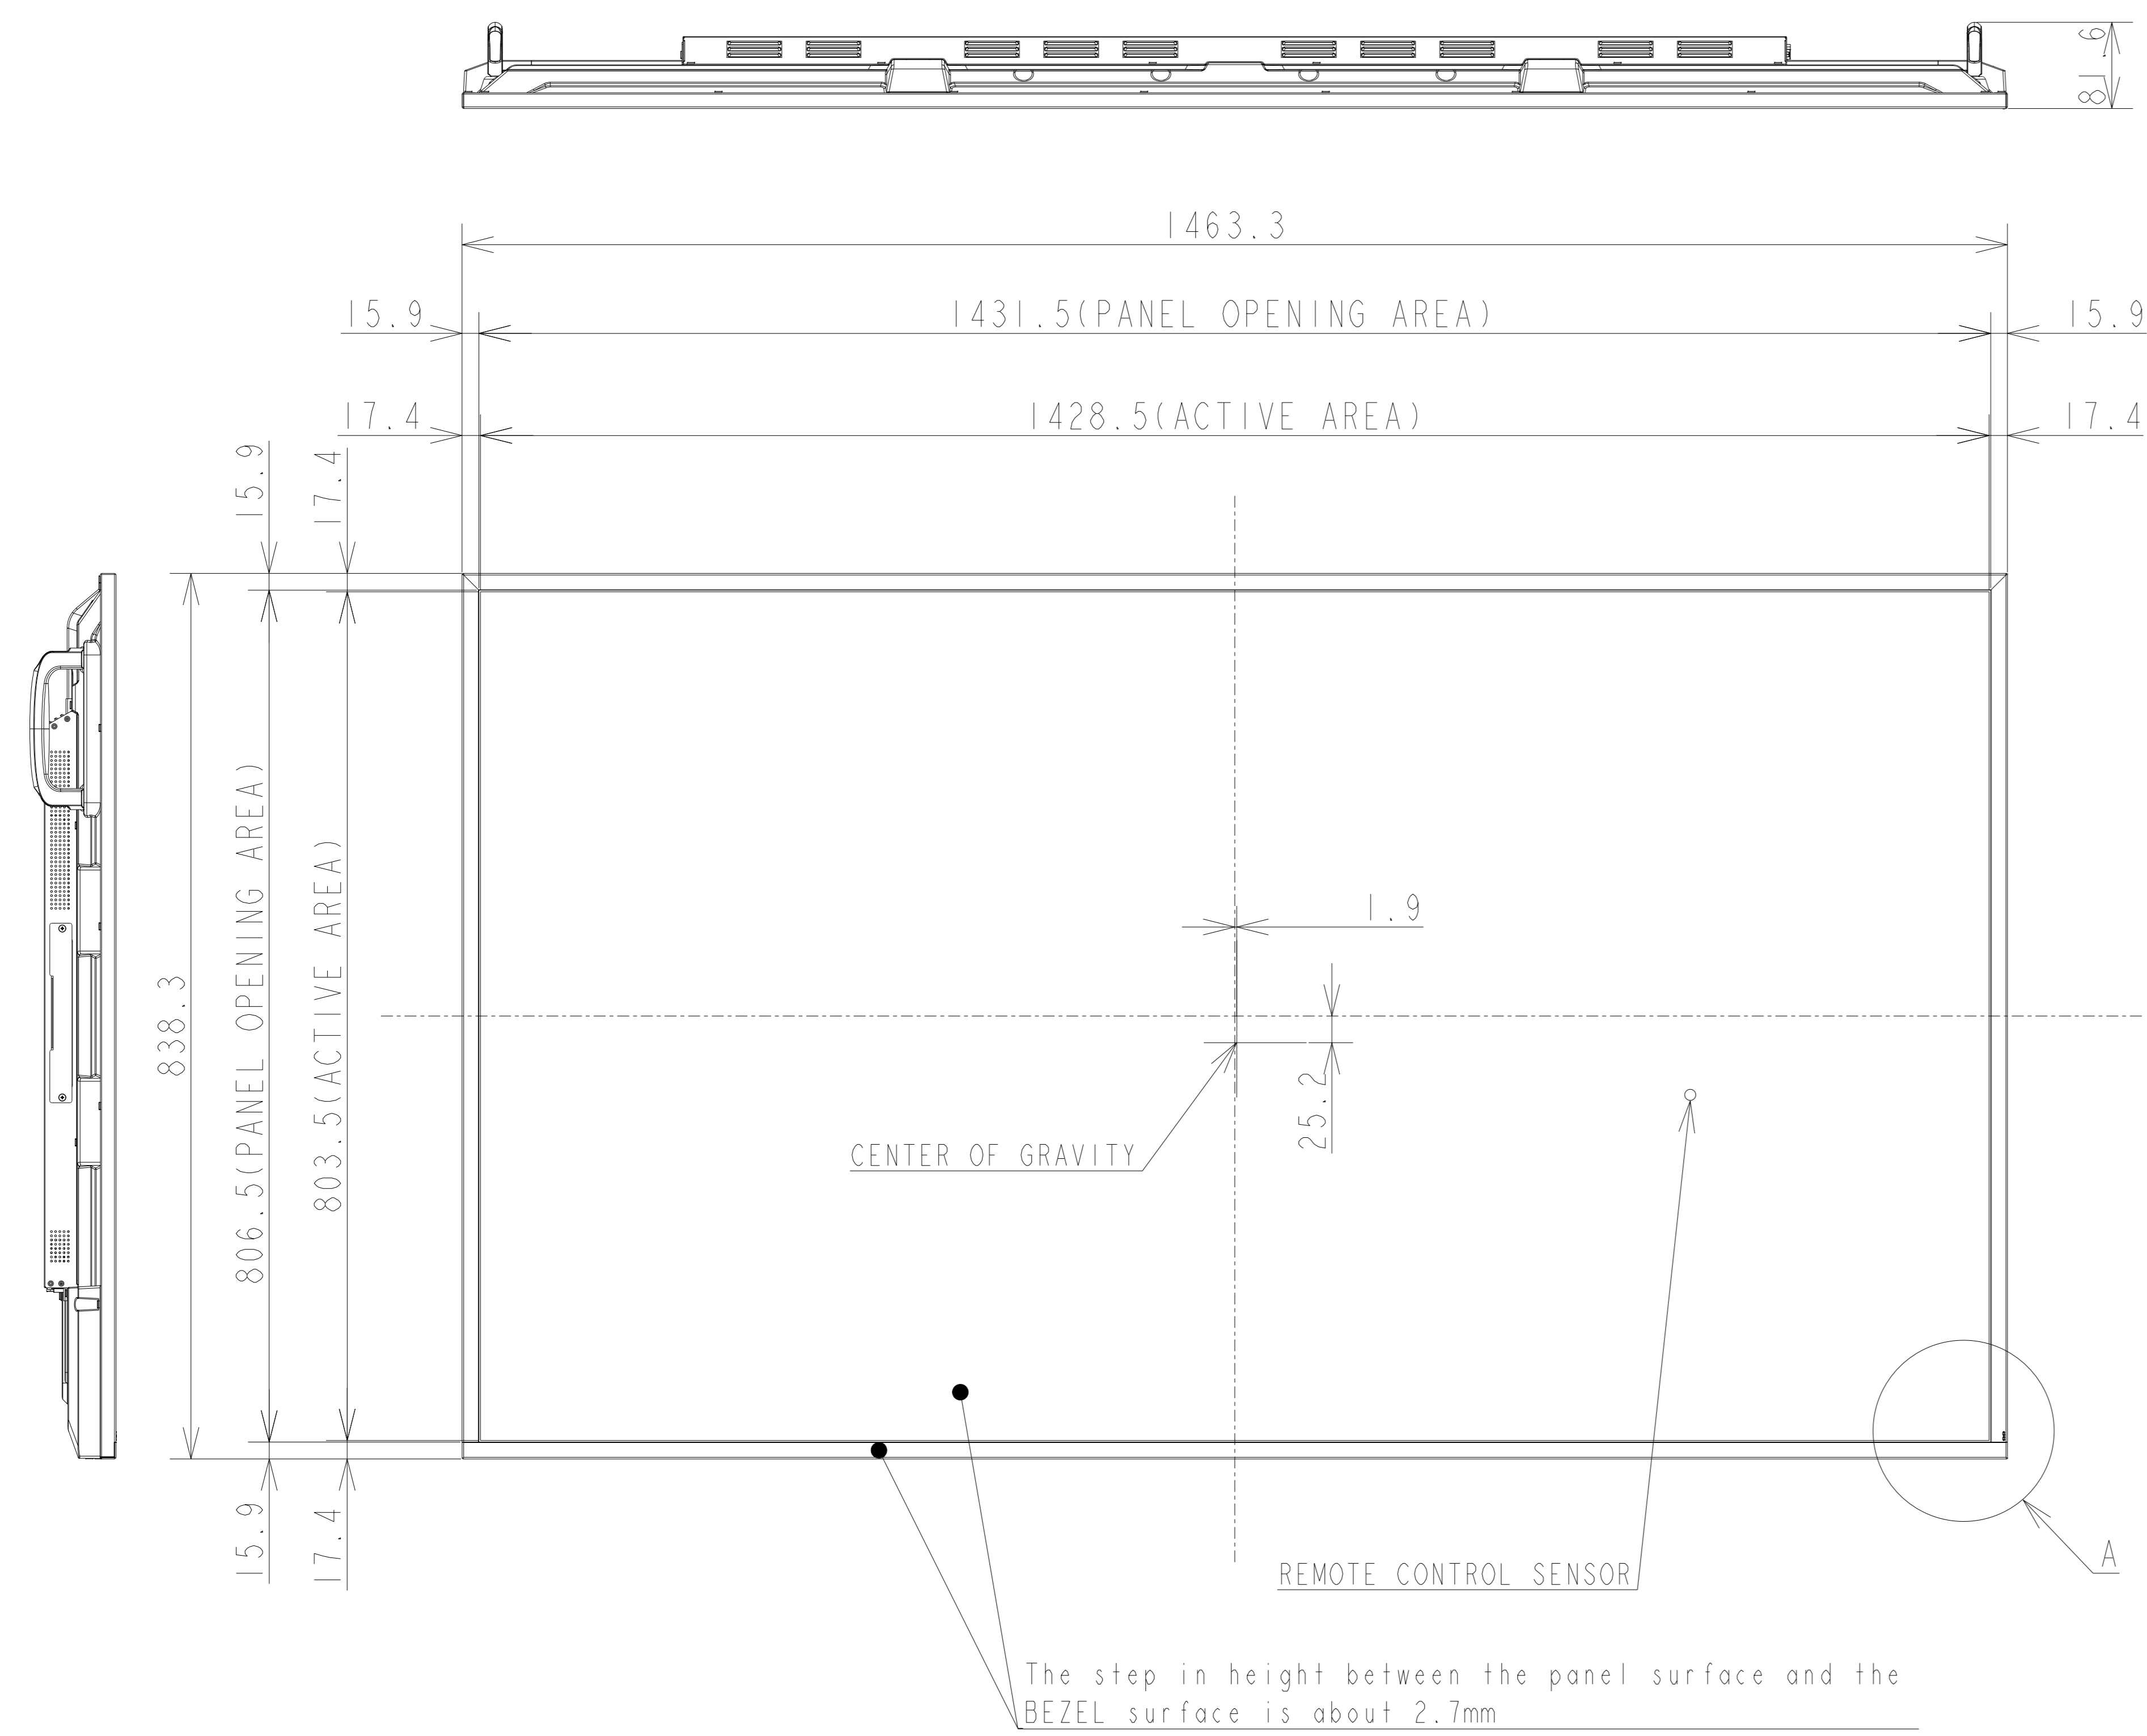

PN-ME652 OUTLINE

UNIT	mm
MODEL	PN-ME652
Sharp NEC Display Solutions, Ltd	
2023/09/15	