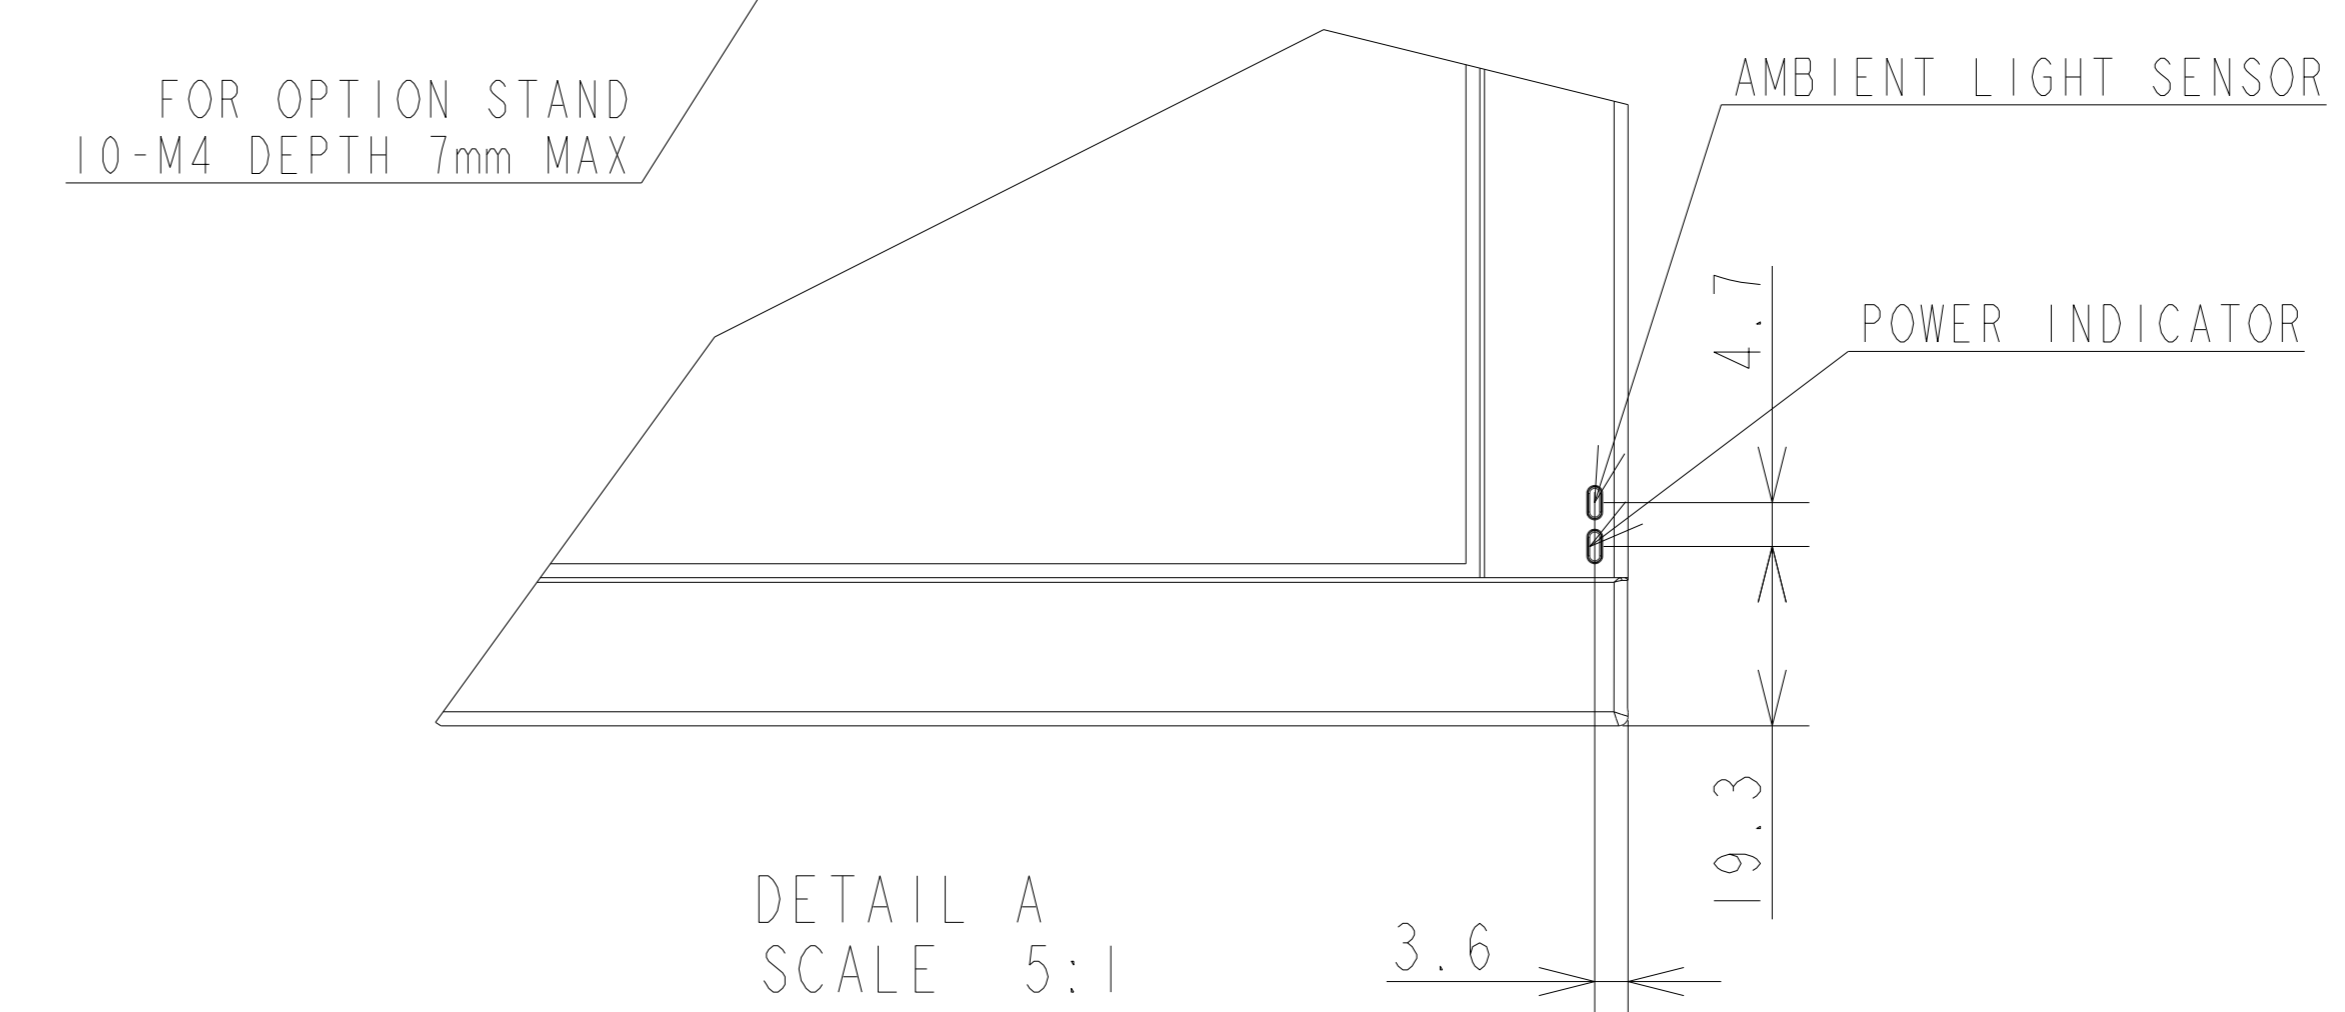

PN-ME652 OUTLINE

UNIT	mm
MODEL	PN-ME652
Sharp NEC Display Solutions, Ltd	
2023/09/15	